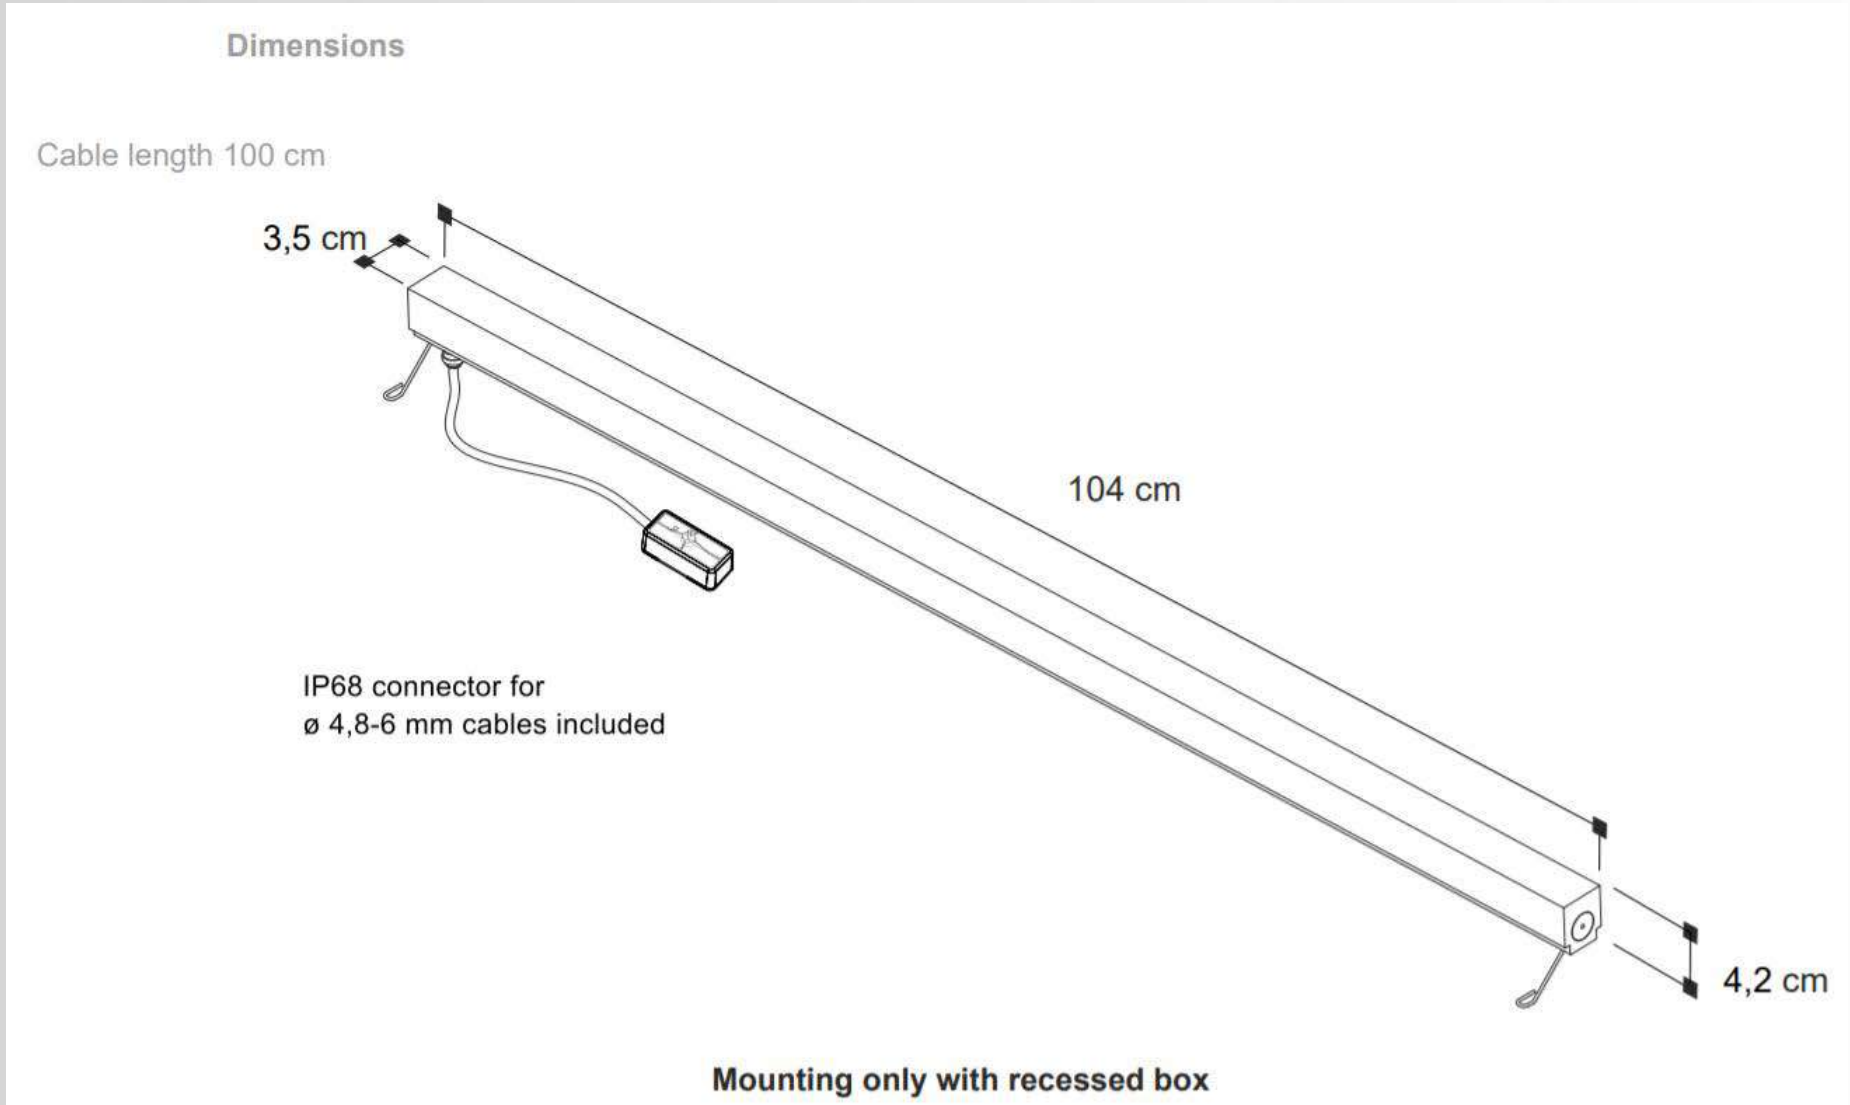

LED, diffuse

LIGHT SOURCES:

/W - LED 24V - 8,9W 1200lm 4000K CRI>80
/WW - LED 24V - 8,9W 1200lm 3000K CRI>80

IP GRADE:

67

NET WEIGHT:

1,60 Kg

DIMENSIONS:

Cable Length- 100 cm (39,37 ")

FINISHES:

.01 white

CUSTOM SIZES

Table of available lengths. Measures are referred to complete fixtures including closing heads

cm.	watt	3000K (WW)	lm	4000K (W)	lm
14	0,9W	A6417.01/14/WW	120	A6417.01/14/W	120
24	1,8W	A6417.01/24/WW	240	A6417.01/24/W	240
34	2,7W	A6417.01/34/WW	360	A6417.01/34/W	360
44	3,6W	A6417.01/44/WW	480	A6417.01/44/W	480
54	4,5W	6417.01/WW	600	6417.01/W	600
64	5,3W	A6417.01/64/WW	720	A6417.01/64/W	720
74	6,2W	A6417.01/74/WW	840	A6417.01/74/W	840
84	7,1W	A6417.01/84/WW	960	A6417.01/84/W	960
94	8W	A6417.01/94/WW	1080	A6417.01/94/W	1080
104	8,9W	6418.01/WW	1200	6418.01/W	1200
114	9,8W	A6417.01/114/WW	1320	A6417.01/114/W	1320
124	10,7W	A6417.01/124/WW	1440	A6417.01/124/W	1440
134	11,6W	A6417.01/134/WW	1560	A6417.01/134/W	1560
144	12,5W	A6417.01/144/WW	1680	A6417.01/144/W	1680
154	13,4W	6419.01/WW	1800	6419.01/W	1800