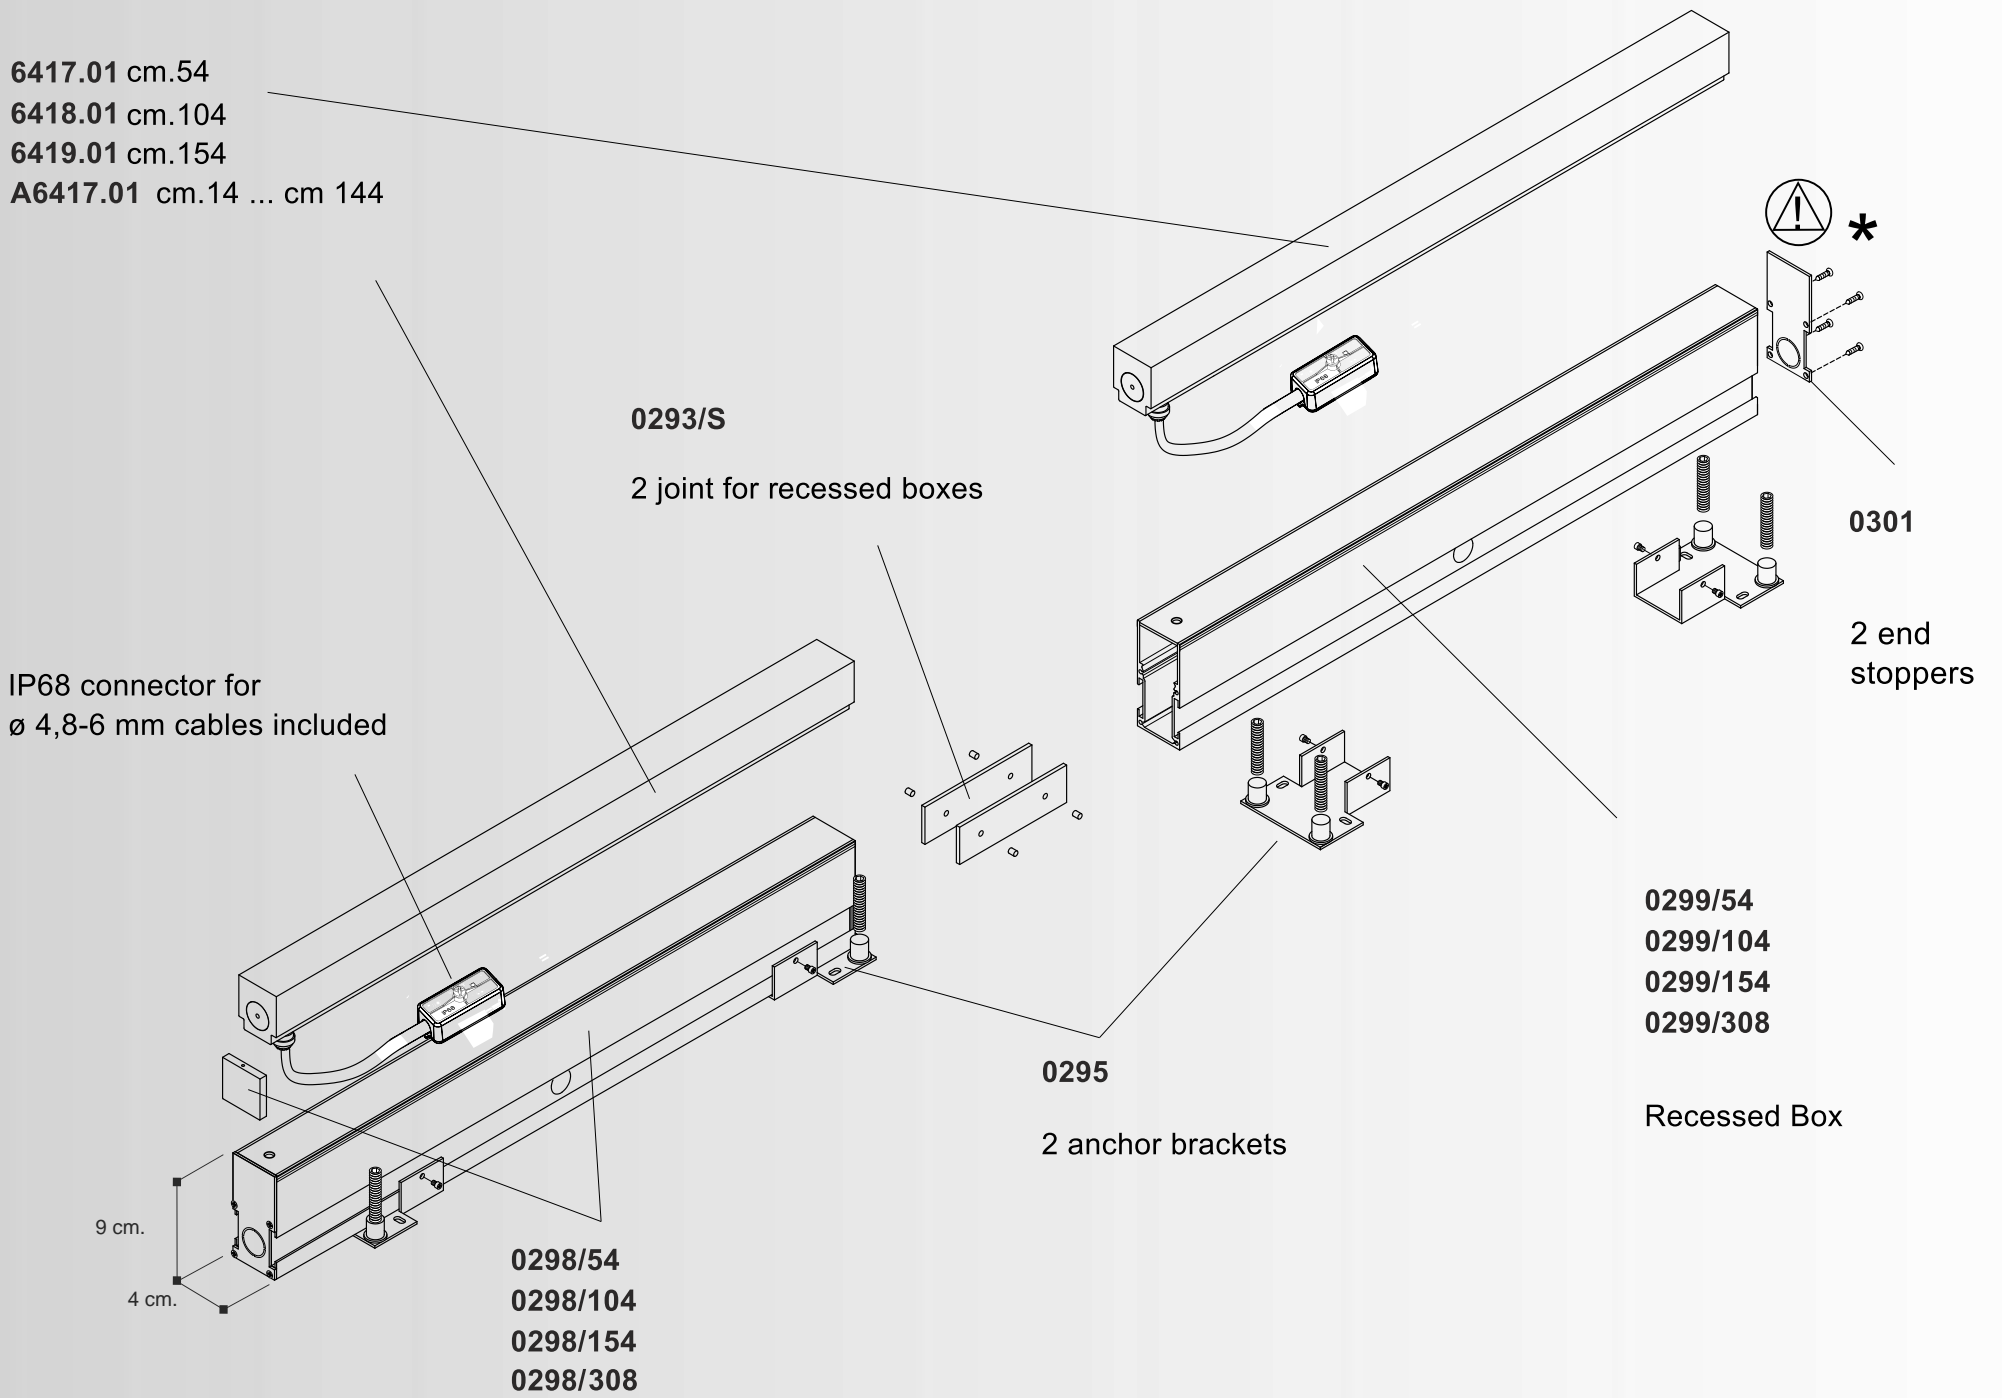

Cable Length- 100 cm (39,37 ")

FINISHES:

.01 white

CUSTOM SIZES

Table of available lengths. Measures are referred to complete fixtures including closing heads

cm.	watt	3000K (WW)	lm	4000K (W)	lm
14	0,9W	A6417.01/14/WW	120	A6417.01/14/W	120
24	1,8W	A6417.01/24/WW	240	A6417.01/24/W	240
34	2,7W	A6417.01/34/WW	360	A6417.01/34/W	360
44	3,6W	A6417.01/44/WW	480	A6417.01/44/W	480
54	4,5W	6417.01/WW	600	6417.01/W	600
64	5,3W	A6417.01/64/WW	720	A6417.01/64/W	720
74	6,2W	A6417.01/74/WW	840	A6417.01/74/W	840
84	7,1W	A6417.01/84/WW	960	A6417.01/84/W	960
94	8W	A6417.01/94/WW	1080	A6417.01/94/W	1080
104	8,9W	6418.01/WW	1200	6418.01/W	1200
114	9,8W	A6417.01/114/WW	1320	A6417.01/114/W	1320
124	10,7W	A6417.01/124/WW	1440	A6417.01/124/W	1440
134	11,6W	A6417.01/134/WW	1560	A6417.01/134/W	1560
144	12,5W	A6417.01/144/WW	1680	A6417.01/144/W	1680
154	13,4W	6419.01/WW	1800	6419.01/W	1800

0295

2 joints for recessed box

0293/S

2 end stoppers for recessed box

0301

CUSTOM SIZES

Spook system codes to compose endless light lines:

6417.01 cm.54
6418.01 cm.104
6419.01 cm.154
A6417.01 cm.14 ... cm 144

Starting recessed box with element for lamp maintenance.