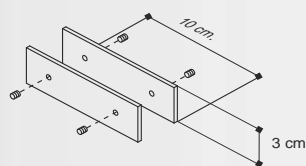

Recessed box
 The end stoppers are included in the starting box.

0299/54	54,1x4x9cm	0,8 kg
0299/104	104,1x4x9cm	1,6 kg
0299/154	154,1x4x9cm	2,5 kg
0299/308	308,1x4x9cm	5,7 kg

2 anchor brackets for recessed box

0295

2 joints for recessed box

0293/S

2 end stoppers for recessed box

0301

CUSTOM SIZES

Spook system codes to compose endless light lines:

6417.01 cm.54
6418.01 cm.104
6419.01 cm.154
A6417.01 cm.14 ... cm 144