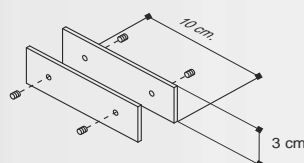

Recessed box
 The end stoppers are included in the starting box.

0299/54	54,1x4x9cm	0,8 kg
0299/104	104,1x4x9cm	1,6 kg
0299/154	154,1x4x9cm	2,5 kg
0299/308	308,1x4x9cm	5,7 kg

2 anchor brackets for recessed box

0295

2 joints for recessed box

0293/S

2 end stoppers for recessed box

0301

CUSTOM SIZES

Spook system codes to compose endless light lines:

- 6417.01 cm.54
- 6418.01 cm.104
- 6419.01 cm.154
- A6417.01 cm.14 ... cm 144