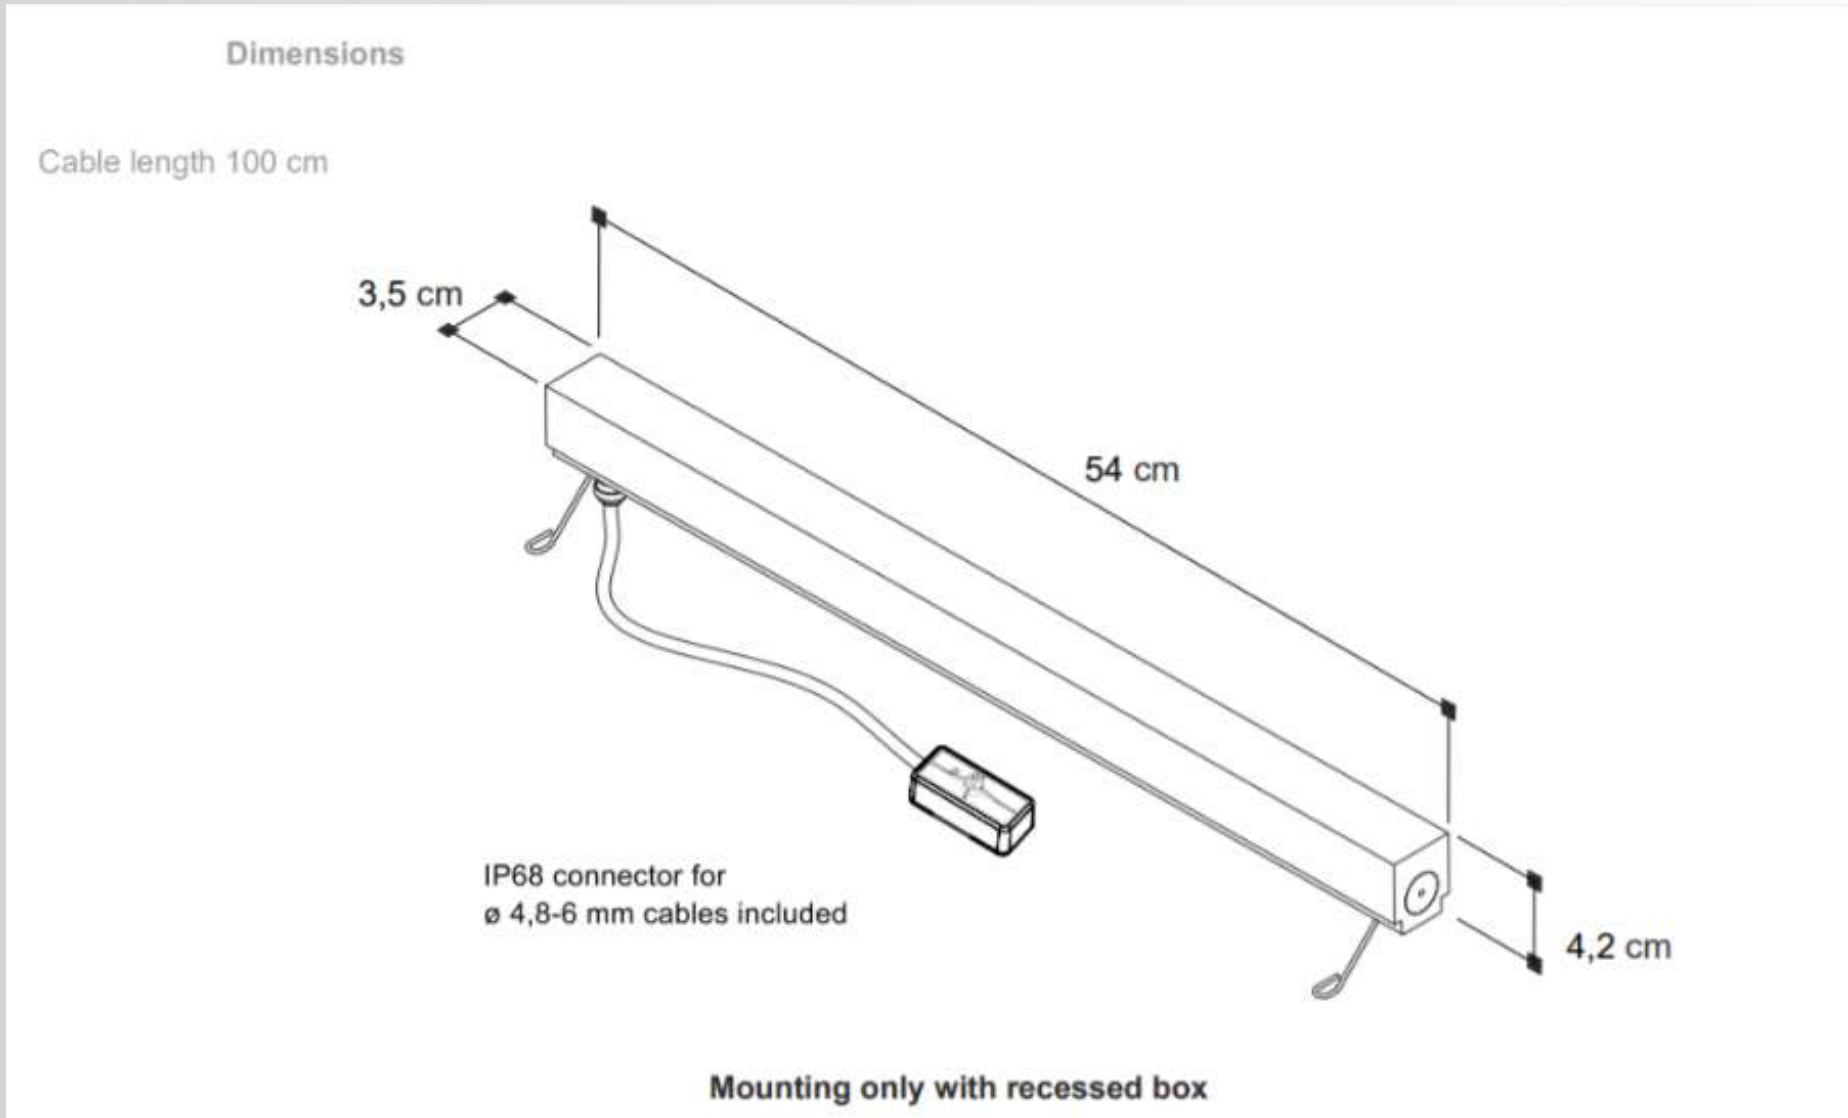

LED, diffuse

LIGHT SOURCES:

- /W - LED 24V - 4,5W 600lm 4000K CRI>80
- /WW - LED 24V - 4,5W 600lm 3000K CRI>80

IP GRADE:

67

NET WEIGHT:

0,80 Kg

DIMENSIONS:

Cable Length- 100 cm (39,37 ")

FINISHES:

.01 white

CUSTOM SIZES

Table of available lengths. Measures are referred to complete fixtures including closing heads

cm.	watt	3000K (WW)	lm	4000K (W)	lm
14	0,9W	A6417.01/14/WW	120	A6417.01/14/W	120
24	1,8W	A6417.01/24/WW	240	A6417.01/24/W	240
34	2,7W	A6417.01/34/WW	360	A6417.01/34/W	360
44	3,6W	A6417.01/44/WW	480	A6417.01/44/W	480
54	4,5W	6417.01/WW	600	6417.01/W	600
64	5,3W	A6417.01/64/WW	720	A6417.01/64/W	720
74	6,2W	A6417.01/74/WW	840	A6417.01/74/W	840
84	7,1W	A6417.01/84/WW	960	A6417.01/84/W	960
94	8W	A6417.01/94/WW	1080	A6417.01/94/W	1080
104	8,9W	6418.01/WW	1200	6418.01/W	1200
114	9,8W	A6417.01/114/WW	1320	A6417.01/114/W	1320
124	10,7W	A6417.01/124/WW	1440	A6417.01/124/W	1440
134	11,6W	A6417.01/134/WW	1560	A6417.01/134/W	1560
144	12,5W	A6417.01/144/WW	1680	A6417.01/144/W	1680
154	13,4W	6419.01/WW	1800	6419.01/W	1800