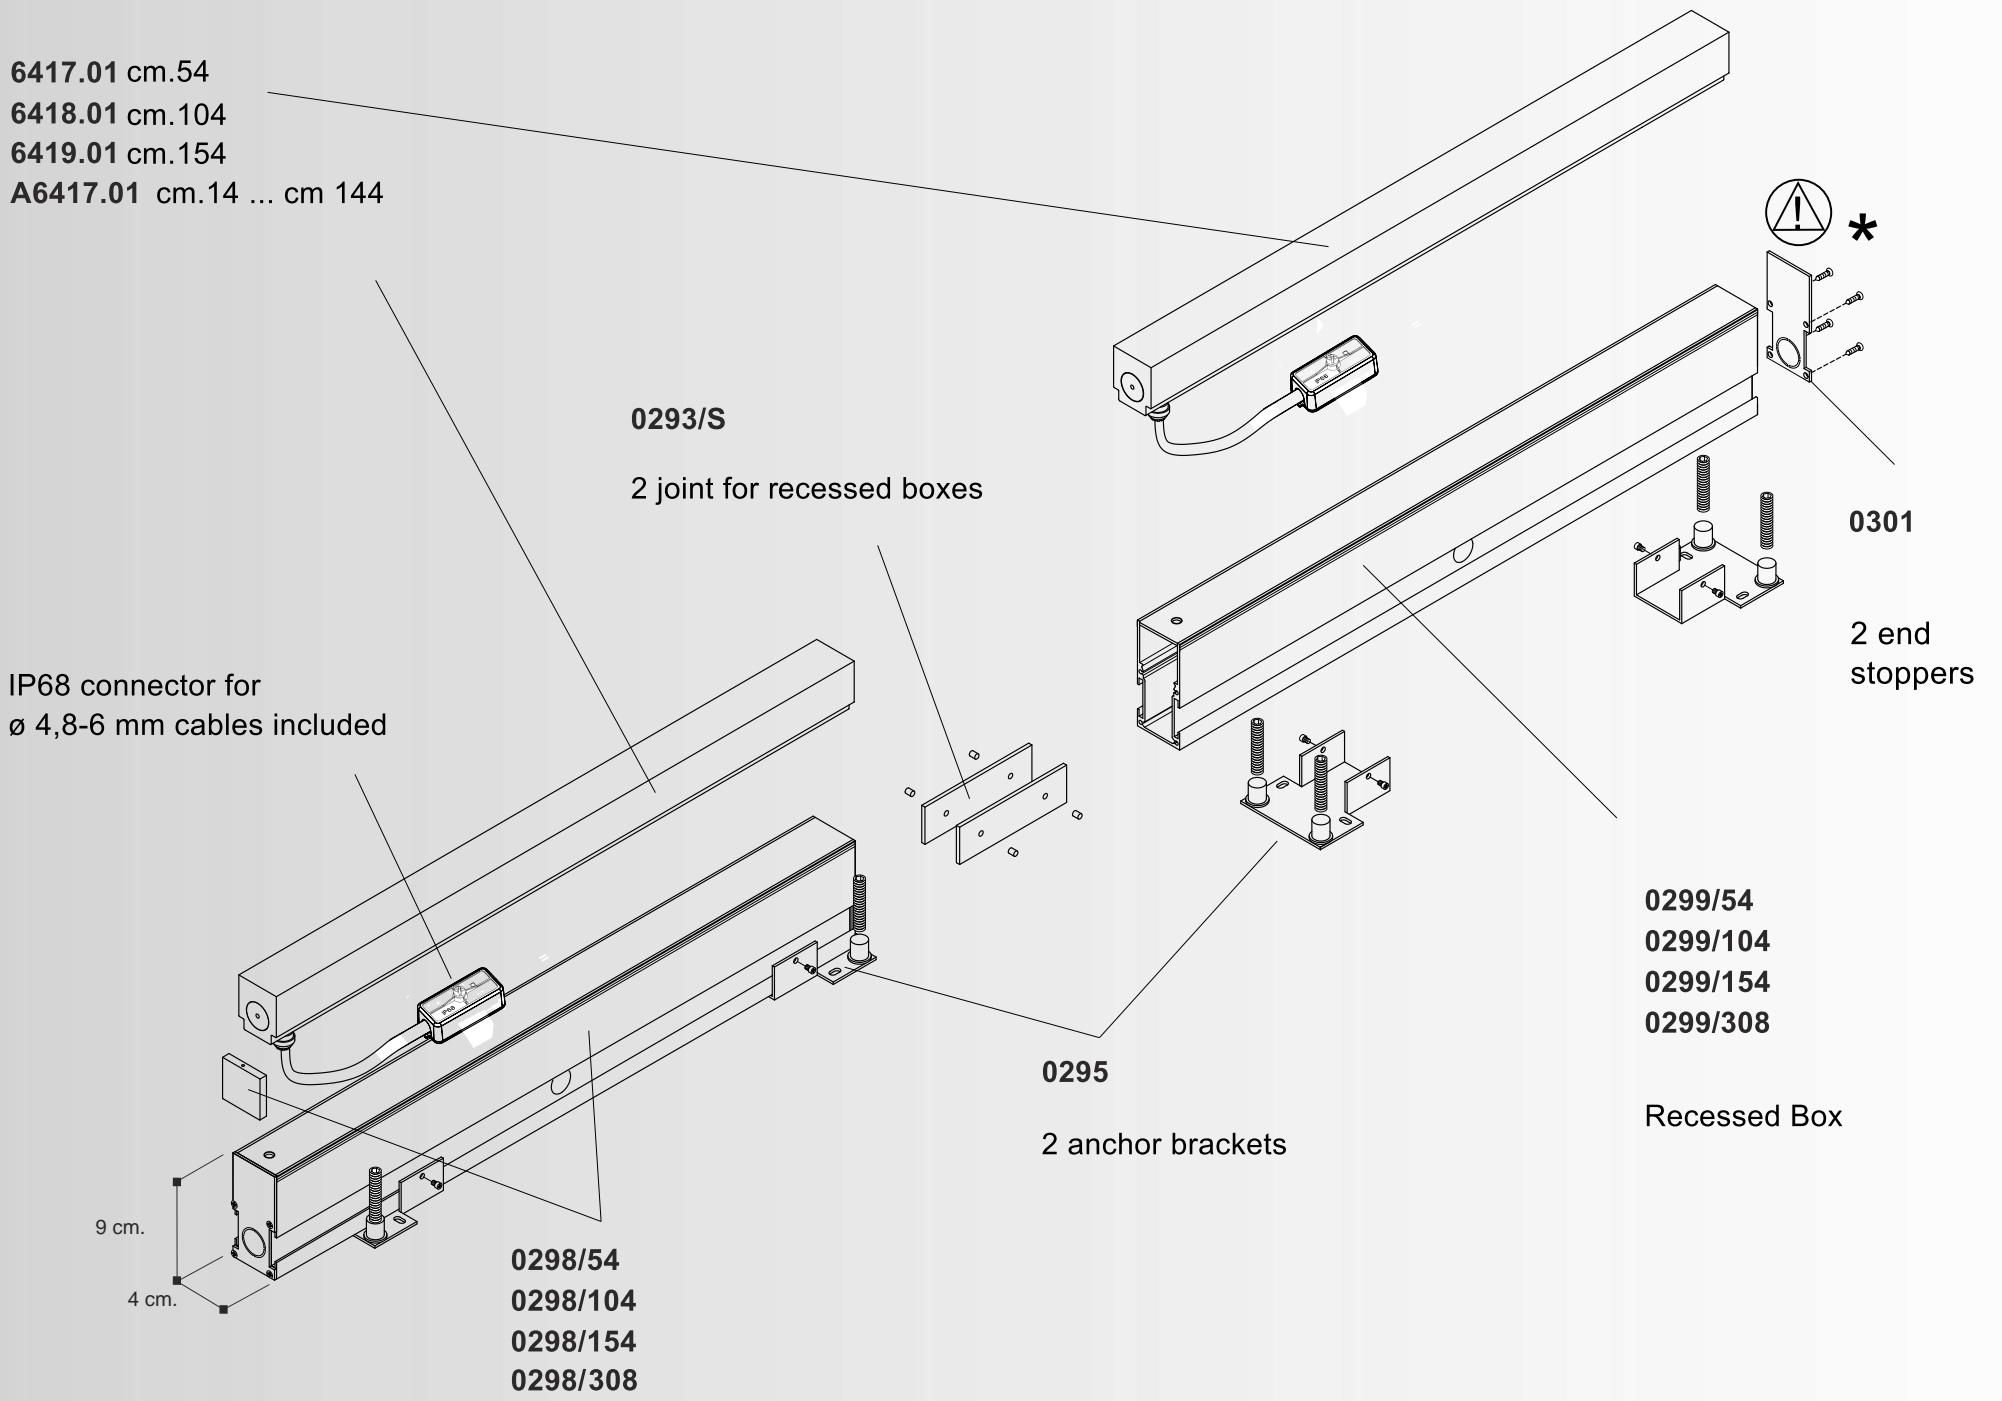

Cable Length- 100 cm (39,37 ")

FINISHES:

.01 white

CUSTOM SIZES

Table of available lengths. Measures are referred to complete fixtures including closing heads

cm.	watt	3000K (WW)	lm	4000K (W)	lm
14	0,9W	A6417.01/14/WW	120	A6417.01/14/W	120
24	1,8W	A6417.01/24/WW	240	A6417.01/24/W	240
34	2,7W	A6417.01/34/WW	360	A6417.01/34/W	360
44	3,6W	A6417.01/44/WW	480	A6417.01/44/W	480
54	4,5W	6417.01/WW	600	6417.01/W	600
64	5,3W	A6417.01/64/WW	720	A6417.01/64/W	720
74	6,2W	A6417.01/74/WW	840	A6417.01/74/W	840
84	7,1W	A6417.01/84/WW	960	A6417.01/84/W	960
94	8W	A6417.01/94/WW	1080	A6417.01/94/W	1080
104	8,9W	6418.01/WW	1200	6418.01/W	1200
114	9,8W	A6417.01/114/WW	1320	A6417.01/114/W	1320
124	10,7W	A6417.01/124/WW	1440	A6417.01/124/W	1440
134	11,6W	A6417.01/134/WW	1560	A6417.01/134/W	1560
144	12,5W	A6417.01/144/WW	1680	A6417.01/144/W	1680
154	13,4W	6419.01/WW	1800	6419.01/W	1800

0295

2 joints for recessed box

0293/S

2 end stoppers for recessed box

0301

CUSTOM SIZES

Spook system codes to compose endless light lines:

- 6417.01 cm.54
- 6418.01 cm.104
- 6419.01 cm.154
- A6417.01 cm.14 ... cm 144

Starting recessed box with element for lamp maintenance.