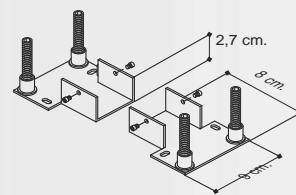

Recessed box
 The end stoppers are included in the starting box.

0299/54	54,1x4x9cm	0,8 kg
0299/104	104,1x4x9cm	1,6 kg
0299/154	154,1x4x9cm	2,5 kg
0299/308	308,1x4x9cm	5,7 kg

2 anchor brackets for recessed box