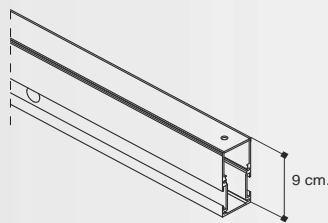

Cable Length- 100 cm (39,37 ")

FINISHES:

.01 white

CUSTOM SIZES

Table of available lengths. Measures are referred to complete fixtures including closing heads

cm.	watt	3000K (WW)	lm	4000K (W)	lm
14	0,9W	A6417.01/14/WW	120	A6417.01/14/W	120
24	1,8W	A6417.01/24/WW	240	A6417.01/24/W	240
34	2,7W	A6417.01/34/WW	360	A6417.01/34/W	360
44	3,6W	A6417.01/44/WW	480	A6417.01/44/W	480
54	4,5W	6417.01/WW	600	6417.01/W	600
64	5,3W	A6417.01/64/WW	720	A6417.01/64/W	720
74	6,2W	A6417.01/74/WW	840	A6417.01/74/W	840
84	7,1W	A6417.01/84/WW	960	A6417.01/84/W	960
94	8W	A6417.01/94/WW	1080	A6417.01/94/W	1080
104	8,9W	6418.01/WW	1200	6418.01/W	1200
114	9,8W	A6417.01/114/WW	1320	A6417.01/114/W	1320
124	10,7W	A6417.01/124/WW	1440	A6417.01/124/W	1440
134	11,6W	A6417.01/134/WW	1560	A6417.01/134/W	1560
144	12,5W	A6417.01/144/WW	1680	A6417.01/144/W	1680
154	13,4W	6419.01/WW	1800	6419.01/W	1800

Recessed box
 The end stoppers are included in the starting box.

0299/54	54,1x4x9cm	0,8 kg
0299/104	104,1x4x9cm	1,6 kg
0299/154	154,1x4x9cm	2,5 kg
0299/308	308,1x4x9cm	5,7 kg

2 anchor brackets for recessed box