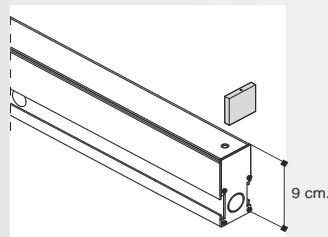

0298/54	55,1x4x9cm	0,9 kg
0298/104	105,1x4x9cm	1,7 kg
0298/154	155,1x4x9cm	2,6 kg
0298/308	309,1x4x9cm	5,7 kg