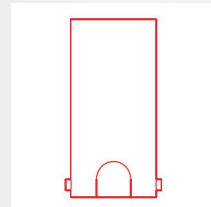

Rough-in housing
Luc20582