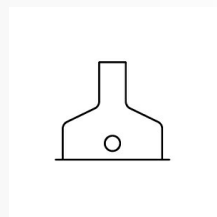

Fci [\!]b \ci gbl
@VW%&