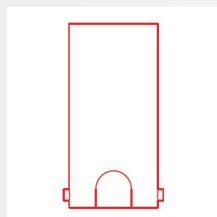

Fci [\!]b \ci gbl
@V&($), &