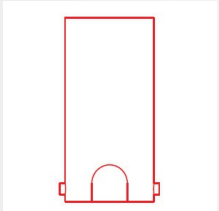

Fci [\!]b \ci gb[
'V&S', &