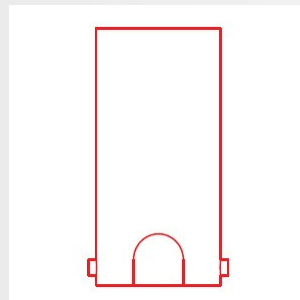

**GENERAL INFORMATION:**

Installation Environment	Indoor
Type of fitting	Recessed ceiling, Recessed in-ground
Place of application	Path Lights, Ceiling

**CONSTRUCTIVE & DIMENSIONAL:**

Construction material	Stainless steel AISI 316L
Diameter	55mm(2,16")
Cutout shape	Round
Recessed depth	100mm(3,93")

**ELECTRICAL:**

Description	1 x 3W LED 3000K CRI>85 315 lm
Operating Power [V/mA]	1050mA
Number of heads	1
Control gear	700 mA not included
Driver positioning	Remote
Control gear type	Electronic
Cord length [m]	0.5
Emergency kit	Not available

**OPTICAL:**

Beam type	Extra narrow (0° - 10°)
Beam angle [°]	10°
Light distribution	Light distribution diffused
Beam directionability	Fixed
Diffuser material	Polycarbonate

**ACCESSORIES:**

LED driver  
Luc22017