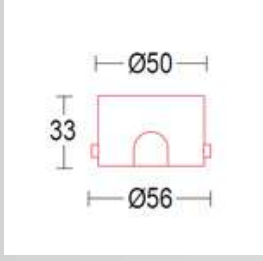

ACCESSORIES:

Rough-in housing
polycarbonate
AC200