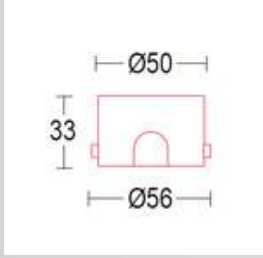

ACCESSORIES:

Rough-in housing
polycarbonate
AC200