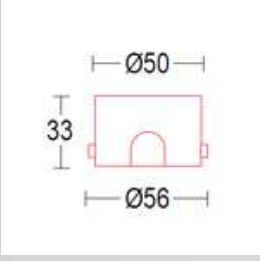

ACCESSORIES:

Rough-in housing
polycarbonate
AC200