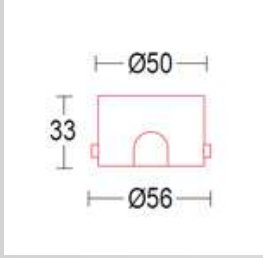

ACCESSORIES:

Rough-in housing
AC200