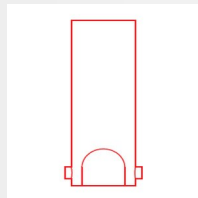

Rough-in
housing
Luc20581