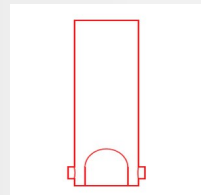

Rough-in
housing
Luc20581