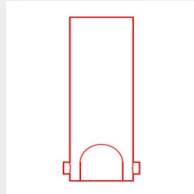

Rough-in housing
Luc20581