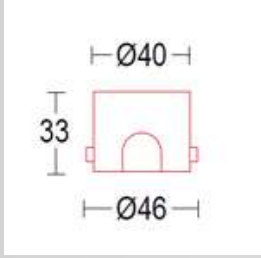

ACCESSORIES:

Rough-in housing
polycarbonate
AC202