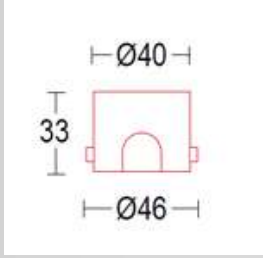

ACCESSORIES:

Rough-in housing
AC202