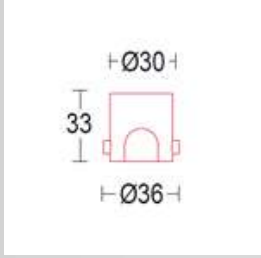

ACCESSORIES:

Rough-in housing
polycarbonate
AC201