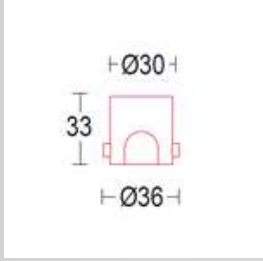

ACCESSORIES:

Rough-in housing
polycarbonate
AC201