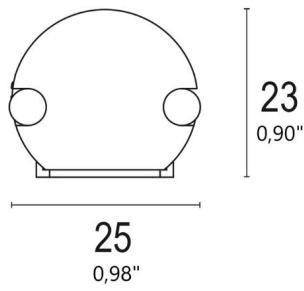

LINEAR 1 W

LL2826.AHXO300EL4848 20801.48.41 Smatt white aluminium

GENERAL INFORMATION:

Installation Environment	Indoor
Type of fitting	Ceiling, Wall
Place of application	Ceiling/Wall Lights
Application field	Residential

CONSTRUCTIVE & DIMENSIONAL:

Length	510mm(20,07")
Width	25mm(0,98")
Height	23mm(0,90")

ELECTRICAL:

Description	1 x 7W LED 4000K CRI>85 650 lm
Operating Power [V/mA]	24V DC
Number of heads	1
Driver positioning	Remote
Control gear type	Electronic
Emergency kit	Not available