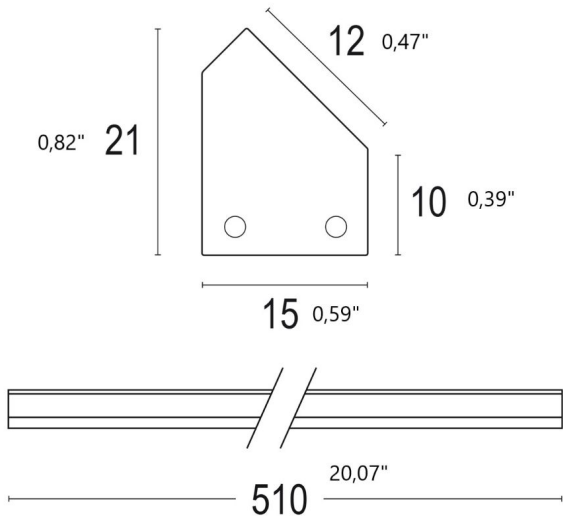

LINEAR 0W AS

LL2822.ELXO400EL4848 20826.48.31 Smatt white aluminium

GENERAL INFORMATION:

Installation Environment	Indoor
Type of fitting	Wall, Ceiling
Place of application	Ceiling/Wall Lights
Application field	Residential

CONSTRUCTIVE & DIMENSIONAL:

Length	510mm(20,07")
Width	15mm(0,59")
Height	21mm(0,82")

ELECTRICAL:

Description	1 x 7W LED 3000K CRI>85 600 lm
Operating Power [V/mA]	24V DC
Number of heads	1
Driver positioning	Remote
Control gear type	Electronic
Emergency kit	Not available

OPTICAL:

Beam type	Extra wide (> 60°)
Beam angle [°]	110°
Light distribution	Asymmetric
Beam directionability	Fixed
Diffuser finish	Opal

ACCESSORIES:

8 Xfj Yf
@V&S&S,

8 Xfj Yf
@V&S&S-

GY Y 7 Jb[Vjd
@V&S, .)