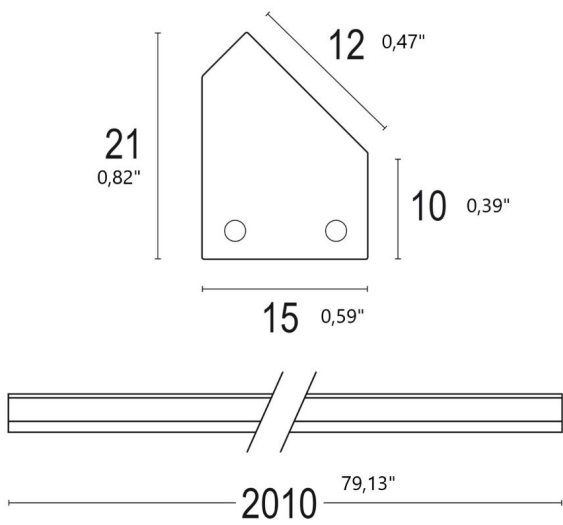

LINEAR OW AS

LL2812.ELXO400EL48 20828.48.41 Smatt white aluminium

GENERAL INFORMATION:

Installation Environment	Indoor
Type of fitting	Wall, Ceiling
Place of application	Ceiling/Wall Lights
Application field	Residential

CONSTRUCTIVE & DIMENSIONAL:

Length	2010mm(79,13")
Width	15mm(0,59")
Height	21mm(0,82")

ELECTRICAL:

Description	1 x 28W LED 4000K CRI>85 2600 lm
Operating Power [V/mA]	24V DC
Number of heads	1
Driver positioning	Remote
Control gear type	Electronic
Emergency kit	Not available

OPTICAL:

Beam type	Extra wide (> 60°)
Beam angle [°]	110°
Light distribution	Asymmetric
Beam directionability	Fixed
Diffuser finish	Opal

ACCESSORIES:

@8 Xfj Yf @V&&\$&
 @8 Xfj Yf @V&&\$&-
 GYY 7j bl Vjd @V&\$, ,)