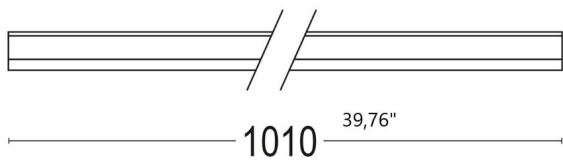

LINEAR 0W AS

LL2811.FAXO400EL48 20827.48.41 Smatt white aluminium

GENERAL INFORMATION:

Installation Environment	Indoor
Type of fitting	Wall, Ceiling
Place of application	Ceiling/Wall Lights
Application field	Residential

CONSTRUCTIVE & DIMENSIONAL:

Length	1010mm(39,76")
Width	15mm(0,59")
Height	21mm(0,82")

ELECTRICAL:

Description	1 x 14W LED 4000K CRI>85 1300 lm
Operating Power [V/mA]	24V DC
Number of heads	1
Driver positioning	Remote
Control gear type	Electronic
Emergency kit	Not available