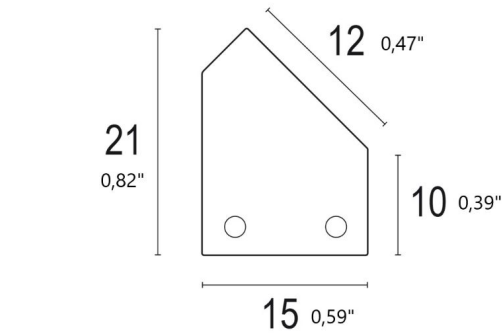

LINEAR 0W AS

LL2811.FAXO400EL48 20827.48.41 Smatt white aluminium

GENERAL INFORMATION:

Installation Environment	Indoor
Type of fitting	Wall, Ceiling
Place of application	Ceiling/Wall Lights
Application field	Residential

CONSTRUCTIVE & DIMENSIONAL:

Length	1010mm(39,76")
Width	15mm(0,59")
Height	21mm(0,82")

ELECTRICAL:

Description	1 x 14W LED 4000K CRI>85 1300 lm
Operating Power [V/mA]	24V DC
Number of heads	1
Driver positioning	Remote
Control gear type	Electronic
Emergency kit	Not available