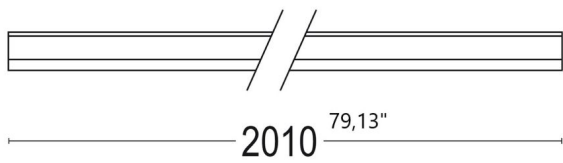

**LINEAR 0W 45°**

LL2815.ELXO400EL48 20831.48.41 Smatt white aluminium

**GENERAL INFORMATION:**

Installation Environment	Indoor
Type of fitting	Wall, Ceiling
Place of application	Ceiling/Wall Lights
Application field	Residential

**CONSTRUCTIVE & DIMENSIONAL:**

Length	2010mm(79,13")
Width	27mm(1,06")
Height	17,5mm(0,68")

**ELECTRICAL:**

Description	1 x 28W LED 4000K CRI>85 2600 lm
Operating Power [V/mA]	24V DC
Number of heads	1
Driver positioning	Remote
Control gear type	Electronic
Emergency kit	Not available

**OPTICAL:**

Beam type	Extra wide (> 60°)
Beam angle [°]	110°
Light distribution	Asymmetric
Beam directionability	Fixed
Diffuser finish	Opal

**ACCESSORIES:**

LED driver  
Luc22028

LED driver  
Luc22029

Steel fixing clip  
Luc20890