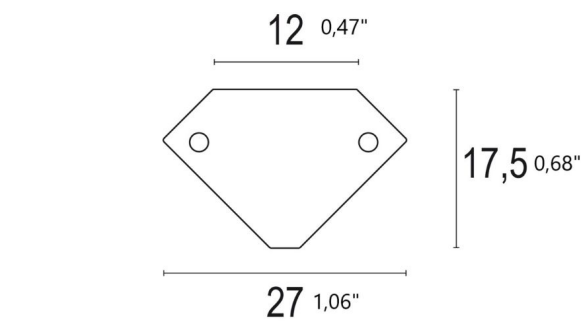

**LINEAR 0W 45°**

LL2815.ELXO400EL48 20831.48.41 Smatt white aluminium

**GENERAL INFORMATION:**

Installation Environment	Indoor
Type of fitting	Wall, Ceiling
Place of application	Ceiling/Wall Lights
Application field	Residential

**CONSTRUCTIVE & DIMENSIONAL:**

Length	2010mm(79,13")
Width	27mm(1,06")
Height	17,5mm(0,68")

**ELECTRICAL:**

Description	1 x 28W LED 4000K CRI>85 2600 lm
Operating Power [V/mA]	24V DC
Number of heads	1
Driver positioning	Remote
Control gear type	Electronic
Emergency kit	Not available

**OPTICAL:**

Beam type	Extra wide (> 60°)
Beam angle [°]	110°
Light distribution	Asymmetric
Beam directionability	Fixed
Diffuser finish	Opal

**ACCESSORIES:**

LED driver  
Luc22028

LED driver  
Luc22029

Steel fixing clip  
Luc20890