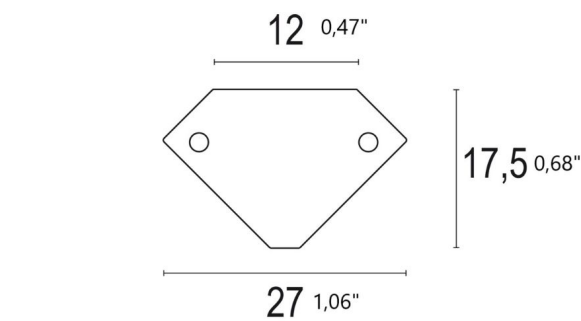

LINEAR 0W 45°

LL2815.ELXO300EL48 20831.48.31 Smatt white aluminium

GENERAL INFORMATION:

Installation Environment	Indoor
Type of fitting	Wall, Ceiling
Place of application	Ceiling/Wall Lights
Application field	Residential

CONSTRUCTIVE & DIMENSIONAL:

Length	2010mm(79,13")
Width	27mm(1,06")
Height	17,5mm(0,68")

ELECTRICAL:

Description	1 x 28W LED 3000K CRI>85 2400 lm
Operating Power [V/mA]	24V DC
Number of heads	1
Driver positioning	Remote
Control gear type	Electronic
Emergency kit	Not available

OPTICAL:

Beam type	Extra wide (> 60°)
Beam angle [°]	110°
Light distribution	Asymmetric
Beam directionability	Fixed
Diffuser finish	Opal

ACCESSORIES:

LED driver
Luc22028

LED driver
Luc22029

Steel fixing clip
Luc20890