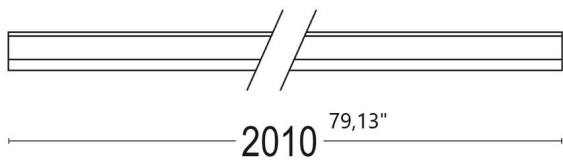

LINEAR 0W 45°

LL2815.ELXO300EL48 20831.48.31 Smatt white aluminium

GENERAL INFORMATION:

Installation Environment	Indoor
Type of fitting	Wall, Ceiling
Place of application	Ceiling/Wall Lights
Application field	Residential

CONSTRUCTIVE & DIMENSIONAL:

Length	2010mm(79,13")
Width	27mm(1,06")
Height	17,5mm(0,68")

ELECTRICAL:

Description	1 x 28W LED 3000K CRI>85 2400 lm
Operating Power [V/mA]	24V DC
Number of heads	1
Driver positioning	Remote
Control gear type	Electronic
Emergency kit	Not available

OPTICAL:

Beam type	Extra wide (> 60°)
Beam angle [°]	110°
Light distribution	Asymmetric
Beam directionability	Fixed
Diffuser finish	Opal

ACCESSORIES:

LED driver
Luc22028

LED driver
Luc22029

Steel fixing clip
Luc20890