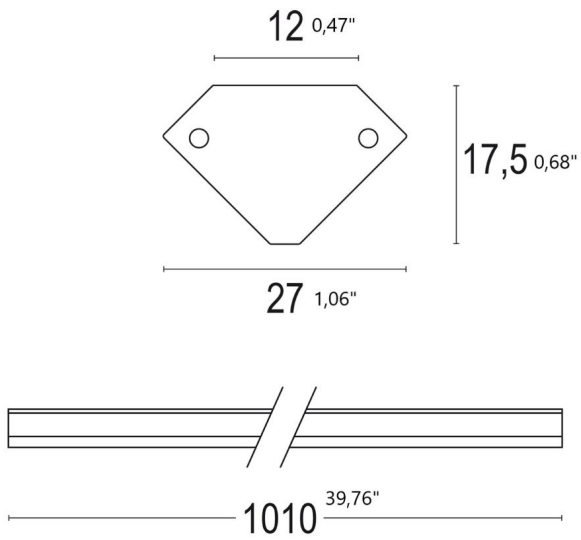

LINEAR 0W 45°

LL2814.FAXO400EL48 20830.48.41 Smatt white aluminium

GENERAL INFORMATION:

Installation Environment	Indoor
Type of fitting	Wall, Ceiling
Place of application	Ceiling/Wall Lights
Application field	Residential

CONSTRUCTIVE & DIMENSIONAL:

Length	1010mm(39,76")
Width	27mm(1,06")
Height	17,5mm(0,68")

ELECTRICAL:

Description	1 x 14W LED 4000K CRI>85 1300 lm
Operating Power [V/mA]	24V DC
Number of heads	1
Driver positioning	Remote
Control gear type	Electronic
Emergency kit	Not available

OPTICAL:

Beam type	Extra wide (> 60°)
Beam angle [°]	110°
Light distribution	Asymmetric
Beam directionability	Fixed
Diffuser finish	Opal

ACCESSORIES:

LED driver
Luc22028

LED driver
Luc22029

Steel fixing clip
Luc20890