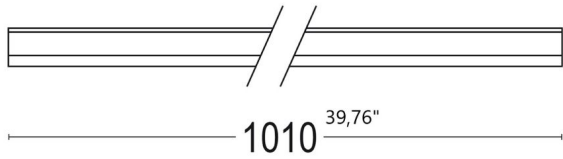

LINEAR 0W 45°

LL2814.FAXO300EL48 20830.48.31 Smatt white aluminium

GENERAL INFORMATION:

Installation Environment	Indoor
Type of fitting	Wall, Ceiling
Place of application	Ceiling/Wall Lights
Application field	Residential

CONSTRUCTIVE & DIMENSIONAL:

Length	1010mm(39,76")
Width	27mm(1,06")
Height	17,5mm(0,68")

ELECTRICAL:

Description	1 x 14W LED 3000K CRI>85 1200 lm
Operating Power [V/mA]	24V DC
Number of heads	1
Driver positioning	Remote
Control gear type	Electronic
Emergency kit	Not available

OPTICAL:

Beam type	Extra wide (> 60°)
Beam angle [°]	110°
Light distribution	Asymmetric
Beam directionability	Fixed
Diffuser finish	Opal

ACCESSORIES:

LED driver
Luc22028

LED driver
Luc22029

Steel fixing clip
Luc20890