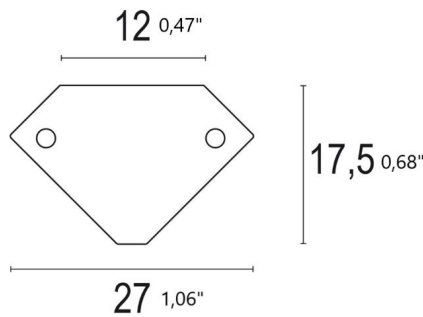

LINEAR 0W 45°

LL2814.FAXO300EL48 20830.48.31 Smatt white aluminium

GENERAL INFORMATION:

Installation Environment	Indoor
Type of fitting	Wall, Ceiling
Place of application	Ceiling/Wall Lights
Application field	Residential

CONSTRUCTIVE & DIMENSIONAL:

Length	1010mm(39,76")
Width	27mm(1,06")
Height	17,5mm(0,68")

ELECTRICAL:

Description	1 x 14W LED 3000K CRI>85 1200 lm
Operating Power [V/mA]	24V DC
Number of heads	1
Driver positioning	Remote
Control gear type	Electronic
Emergency kit	Not available

OPTICAL:

Beam type	Extra wide (> 60°)
Beam angle [°]	110°
Light distribution	Asymmetric
Beam directionability	Fixed
Diffuser finish	Opal

ACCESSORIES:

LED driver
Luc22028

LED driver
Luc22029

Steel fixing clip
Luc20890