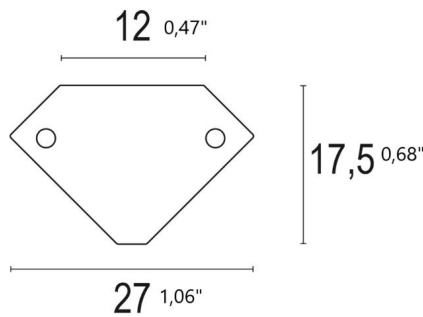

**LINEAR 0W 45°**

LL2813.AHXO400EL48 20829.48.41 Smatt white aluminium

**GENERAL INFORMATION:**

Installation Environment	Indoor
Type of fitting	Wall, Ceiling
Place of application	Ceiling/Wall Lights
Application field	Residential

**CONSTRUCTIVE & DIMENSIONAL:**

Length	510mm(20,07")
Width	27mm(1,06")
Height	17,5mm(0,68")

**ELECTRICAL:**

Description	1 x 7W LED 4000K CRI>85 650 lm
Operating Power [V/mA]	24V DC
Number of heads	1
Driver positioning	Remote
Control gear type	Electronic
Emergency kit	Not available

**OPTICAL:**

Beam type	Extra wide (> 60°)
Beam angle [°]	110°
Light distribution	Asymmetric
Beam directionability	Fixed
Diffuser finish	Opal

**ACCESSORIES:**

LED driver  
Luc22028

LED driver  
Luc22029

Steel fixing clip  
Luc20890