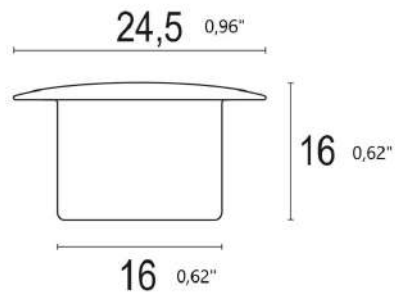

**LINEAR OR**

LL2822.ELXO400EL4848 20837.48.41 Smatt white aluminium

**GENERAL INFORMATION:**

Installation Environment	Indoor
Type of fitting	Recessed wall, Recessed ceiling
Place of application	Recessed Lights
Application field	Residential

**CONSTRUCTIVE & DIMENSIONAL:**

Length	2010mm(79,13")
Width	24,5mm(0,96")
Height	16mm(0,62")
Cutout width	16mm(0,62")

**ELECTRICAL:**

Description	1 x 28W LED 4000K CRI>85 2600 lm
Operating Power [V/mA]	24V DC
Number of heads	1
Driver positioning	Remote
Control gear type	Electronic
Emergency kit	Not available

**OPTICAL:**

Beam type	Extra wide (> 60°)
Beam angle [°]	110°
Light distribution	Direct lighting
Beam directionability	Fixed
Diffuser finish	Opal

**ACCESSORIES:**

LED driver Luc22028	LED driver Luc22029	Steel fixing clip Luc20885	Plastic fixing clip Luc20886	Plasterboard spring Luc20894