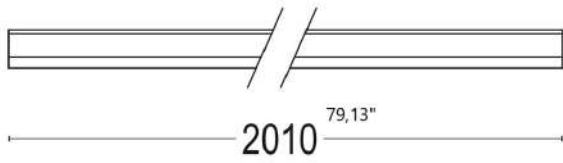

**LINEAR OR**

LL2822.ELXO400EL4848 20837.48.41 Smatt white aluminium

**GENERAL INFORMATION:**

Installation Environment	Indoor
Type of fitting	Recessed wall, Recessed ceiling
Place of application	Recessed Lights
Application field	Residential

**CONSTRUCTIVE & DIMENSIONAL:**

Length	2010mm(79,13")
Width	24,5mm(0,96")
Height	16mm(0,62")
Cutout width	16mm(0,62")

**ELECTRICAL:**

Description	1 x 28W LED 4000K CRI>85 2600 lm
Operating Power [V/mA]	24V DC
Number of heads	1
Driver positioning	Remote
Control gear type	Electronic
Emergency kit	Not available

**OPTICAL:**

Beam type	Extra wide (> 60°)
Beam angle [°]	110°
Light distribution	Direct lighting
Beam directionability	Fixed
Diffuser finish	Opal

**ACCESSORIES:**

LED driver Luc22028	LED driver Luc22029	Steel fixing clip Luc20885	Plastic fixing clip Luc20886	Plasterboard spring Luc20894