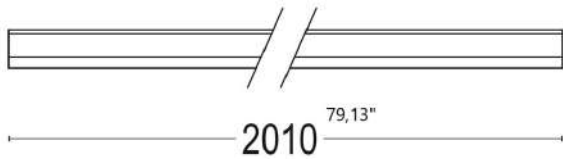

**LINEAR OR**

LL2822.ELXO300EL4848 20837.48.31 Smatt white aluminium

**GENERAL INFORMATION:**

Installation Environment	Indoor
Type of fitting	Recessed wall, Recessed ceiling
Place of application	Recessed Lights
Application field	Residential

**CONSTRUCTIVE & DIMENSIONAL:**

Length	2010mm(79,13")
Width	24,5mm(0,96")
Height	16mm(0,62")
Cutout width	16mm(0,62")

**ELECTRICAL:**

Description	1 x 28W LED 3000K CRI>85 2400 lm
Operating Power [V/mA]	24V DC
Number of heads	1
Driver positioning	Remote
Control gear type	Electronic
Emergency kit	Not available

**OPTICAL:**

Beam type	Extra wide (> 60°)
Beam angle [°]	110°
Light distribution	Direct lighting
Beam directionability	Fixed
Diffuser finish	Opal

**ACCESSORIES:**

LED driver  
Luc22028

LED driver  
Luc22029