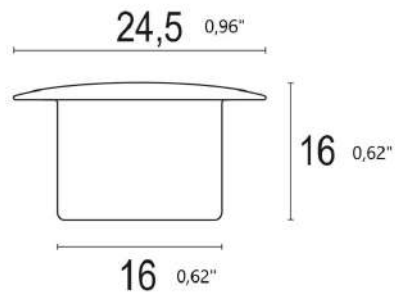

**LINEAR OR**

LL2822.ELXO300EL4848 20837.48.31 Smatt white aluminium

**GENERAL INFORMATION:**

Installation Environment	Indoor
Type of fitting	Recessed wall, Recessed ceiling
Place of application	Recessed Lights
Application field	Residential

**CONSTRUCTIVE & DIMENSIONAL:**

Length	2010mm(79,13")
Width	24,5mm(0,96")
Height	16mm(0,62")
Cutout width	16mm(0,62")

**ELECTRICAL:**

Description	1 x 28W LED 3000K CRI>85 2400 lm
Operating Power [V/mA]	24V DC
Number of heads	1
Driver positioning	Remote
Control gear type	Electronic
Emergency kit	Not available