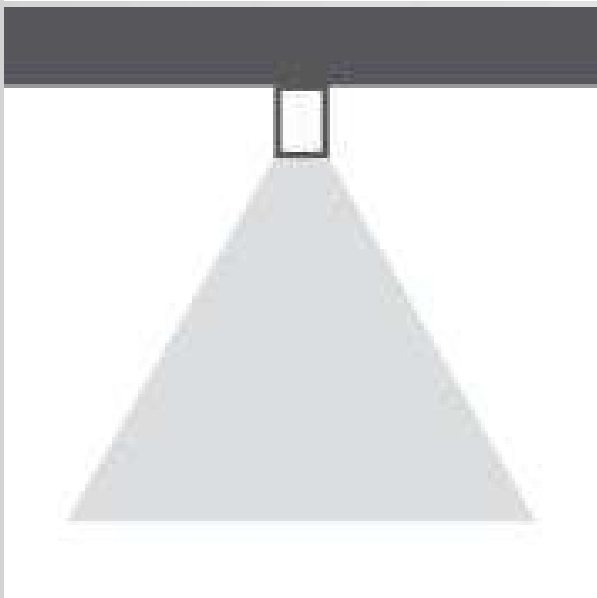

LINEAR OR

LL2821.FAXO400EL4848 20836.48.41 Smatt white aluminium

GENERAL INFORMATION:

| | |
|--------------------------|---------------------------------|
| Installation Environment | Indoor |
| Type of fitting | Recessed wall, Recessed ceiling |
| Place of application | Recessed Lights |
| Application field | Residential |

CONSTRUCTIVE & DIMENSIONAL:

| | |
|--------------|----------------|
| Length | 1010mm(39,76") |
| Width | 24,5mm(0,96") |
| Height | 16mm(0,62") |
| Cutout width | 16mm(0,62") |

ELECTRICAL:

| | |
|------------------------|----------------------------------|
| Description | 1 x 14W LED 4000K CRI>85 1300 lm |
| Operating Power [V/mA] | 24V DC |
| Number of heads | 1 |
| Driver positioning | Remote |
| Control gear type | Electronic |
| Emergency kit | Not available |

OPTICAL:

| | |
|-----------------------|--------------------|
| Beam type | Extra wide (> 60°) |
| Beam angle [°] | 110° |
| Light distribution | Direct lighting |
| Beam directionability | Fixed |
| Diffuser finish | Opal |