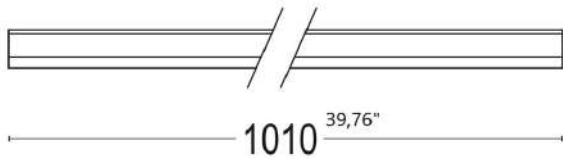

LINEAR OR

LL2821.FAXO400EL4848 20836.48.41 Smatt white aluminium

GENERAL INFORMATION:

| | |
|--------------------------|---------------------------------|
| Installation Environment | Indoor |
| Type of fitting | Recessed wall, Recessed ceiling |
| Place of application | Recessed Lights |
| Application field | Residential |

CONSTRUCTIVE & DIMENSIONAL:

| | |
|--------------|----------------|
| Length | 1010mm(39,76") |
| Width | 24,5mm(0,96") |
| Height | 16mm(0,62") |
| Cutout width | 16mm(0,62") |

ELECTRICAL:

| | |
|------------------------|----------------------------------|
| Description | 1 x 14W LED 4000K CRI>85 1300 lm |
| Operating Power [V/mA] | 24V DC |
| Number of heads | 1 |
| Driver positioning | Remote |
| Control gear type | Electronic |
| Emergency kit | Not available |