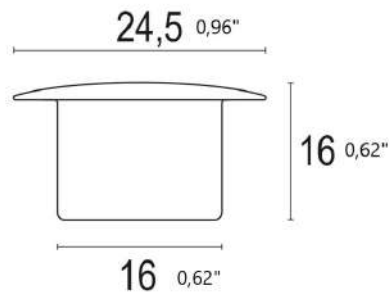

LINEAR OR

LL2821.FAXO400EL4848 20836.48.41 Smatt white aluminium

GENERAL INFORMATION:

| | |
|--------------------------|---------------------------------|
| Installation Environment | Indoor |
| Type of fitting | Recessed wall, Recessed ceiling |
| Place of application | Recessed Lights |
| Application field | Residential |

CONSTRUCTIVE & DIMENSIONAL:

| | |
|--------------|----------------|
| Length | 1010mm(39,76") |
| Width | 24,5mm(0,96") |
| Height | 16mm(0,62") |
| Cutout width | 16mm(0,62") |

ELECTRICAL:

| | |
|------------------------|----------------------------------|
| Description | 1 x 14W LED 4000K CRI>85 1300 lm |
| Operating Power [V/mA] | 24V DC |
| Number of heads | 1 |
| Driver positioning | Remote |
| Control gear type | Electronic |
| Emergency kit | Not available |

OPTICAL:

| | |
|-----------------------|--------------------|
| Beam type | Extra wide (> 60°) |
| Beam angle [°] | 110° |
| Light distribution | Direct lighting |
| Beam directionability | Fixed |
| Diffuser finish | Opal |