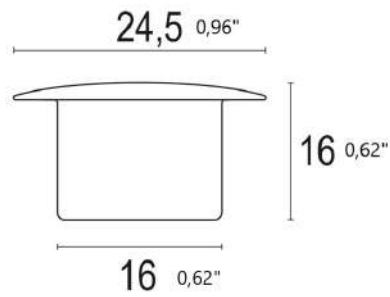

**LINEAR OR**

LL2821.FAXO300EL4848 20836.48.31 Smatt white aluminium

**GENERAL INFORMATION:**

Installation Environment	Indoor
Type of fitting	Recessed wall, Recessed ceiling
Place of application	Recessed Lights
Application field	Residential

**CONSTRUCTIVE & DIMENSIONAL:**

Length	1010mm(39,76")
Width	24,5mm(0,96")
Height	16mm(0,62")
Cutout width	16mm(0,62")

**ELECTRICAL:**

Description	1 x 14W LED 3000K CRI>85 1200 lm
Operating Power [V/mA]	24V DC
Number of heads	1
Driver positioning	Remote
Control gear type	Electronic
Emergency kit	Not available

**OPTICAL:**

Beam type	Extra wide (> 60°)
Beam angle [°]	110°
Light distribution	Direct lighting
Beam directionability	Fixed
Diffuser finish	Opal

**ACCESSORIES:**

LED driver Luc22028	LED driver Luc22029	Steel fixing clip Luc20885	Plastic fixing clip Luc20886	Plasterboard spring Luc20894