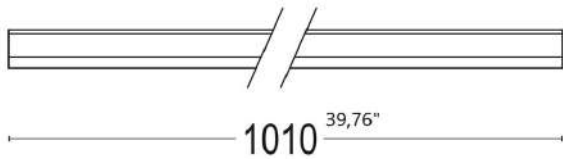

**LINEAR OR**

LL2821.FAXO300EL4848 20836.48.31 Smatt white aluminium

**GENERAL INFORMATION:**

Installation Environment	Indoor
Type of fitting	Recessed wall, Recessed ceiling
Place of application	Recessed Lights
Application field	Residential

**CONSTRUCTIVE & DIMENSIONAL:**

Length	1010mm(39,76")
Width	24,5mm(0,96")
Height	16mm(0,62")
Cutout width	16mm(0,62")

**ELECTRICAL:**

Description	1 x 14W LED 3000K CRI>85 1200 lm
Operating Power [V/mA]	24V DC
Number of heads	1
Driver positioning	Remote
Control gear type	Electronic
Emergency kit	Not available

**OPTICAL:**

Beam type	Extra wide (> 60°)
Beam angle [°]	110°
Light distribution	Direct lighting
Beam directionability	Fixed
Diffuser finish	Opal

**ACCESSORIES:**

LED driver Luc22028	LED driver Luc22029	Steel fixing clip Luc20885	Plastic fixing clip Luc20886	Plasterboard spring Luc20894