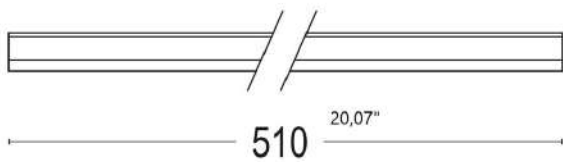

**LINEAR OR**

LL2820.AHXO300EL4848 20835.48.31 Smatt white aluminium

**GENERAL INFORMATION:**

Installation Environment	Indoor
Type of fitting	Recessed wall, Recessed ceiling
Place of application	Recessed Lights
Application field	Residential

**CONSTRUCTIVE & DIMENSIONAL:**

Length	510mm(20,07")
Width	24,5mm(0,96")
Height	16mm(0,62")
Cutout width	16mm(0,62")

**ELECTRICAL:**

Description	1 x 7W LED 3000K CRI>85 600 lm
Operating Power [V/mA]	24V DC
Number of heads	1
Driver positioning	Remote
Control gear type	Electronic
Emergency kit	Not available

**OPTICAL:**

Beam type	Extra wide (> 60°)
Beam angle [°]	110°
Light distribution	Direct lighting
Beam directionability	Fixed
Diffuser finish	Opal

**ACCESSORIES:**

LED driver  
Luc22028

LED driver  
Luc22029