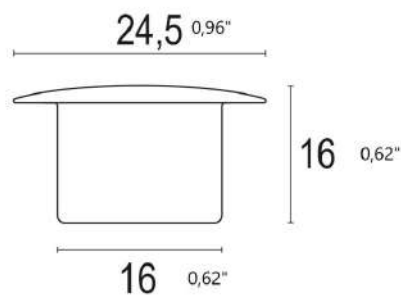

**LINEAR OR**

LL2820.AHXO300EL4848 20835.48.31 Smatt white aluminium

**GENERAL INFORMATION:**

Installation Environment	Indoor
Type of fitting	Recessed wall, Recessed ceiling
Place of application	Recessed Lights
Application field	Residential

**CONSTRUCTIVE & DIMENSIONAL:**

Length	510mm(20,07")
Width	24,5mm(0,96")
Height	16mm(0,62")
Cutout width	16mm(0,62")

**ELECTRICAL:**

Description	1 x 7W LED 3000K CRI>85 600 lm
Operating Power [V/mA]	24V DC
Number of heads	1
Driver positioning	Remote
Control gear type	Electronic
Emergency kit	Not available

**OPTICAL:**

Beam type	Extra wide (> 60°)
Beam angle [°]	110°
Light distribution	Direct lighting
Beam directionability	Fixed
Diffuser finish	Opal

**ACCESSORIES:**

LED driver  
Luc22028

LED driver  
Luc22029