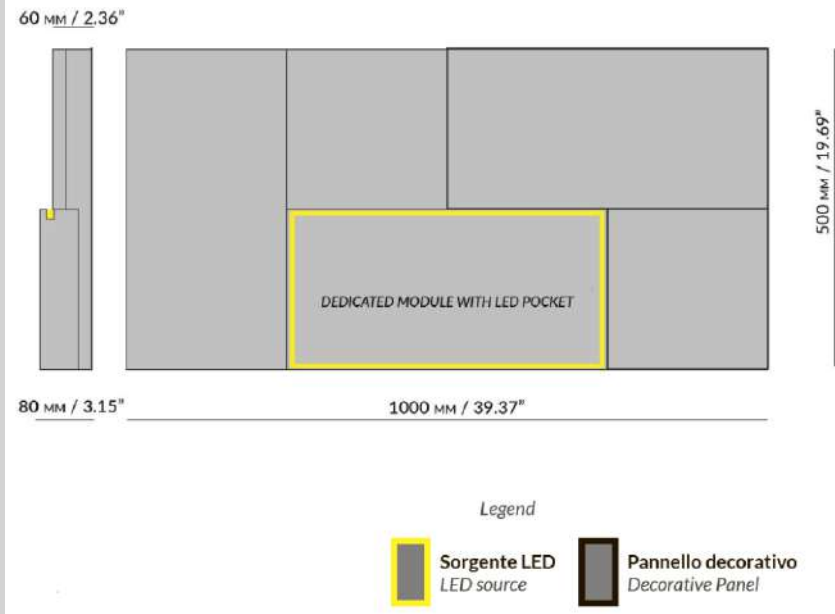

DEKO WALL

Wall application / decorative system for indoor and outdoor

Decorative, paintable, and plasterable Dekorex panel with integrated, linear anodized aluminum LED luminaire for wall mount. High-efficiency 24V LED circuit with 120 LED/m, 3000K e CRI up to 90. Power consumption is 14 W/Mt with lumen output of 1300 lm/m and energy efficiency of 93lm/W. Total weight 0,26kg/m. Dekorex panel comes ready for installation as does the already wired and assembled luminaire. Accessories, end caps, and remote 24V IP67 SELV II driver are included.

TECH SPECIFICATIONS:

- Voltage: 24 Vdc
- Dimmable: On request
- Temperature of use: min -20°C / max +50°C
- Dimension: 39,37" x 19,69" x 3,15"
- Lenght: 20,24" / 32,05" / 47,8" / 57,64"
- Materials: Dekorex

PROFILE CODE:	CIRCUIT CODE:	POWER (Watt/ft):	LUMEN OUTPUT (lm/ft):	OPTIC	CRI:	COLOR T°(K):
PR-DKP	SOI120P	3 W/ft	230	120°	> 90	3000 K
			260			4000 K
			290			6000K
PR-DKP	SOZ60P	4,3W/ft	396	120°	> 90	3000 K
			427			4000 K
			457			6000K
PR-DKP	SOZPRGB	4,3W/ft	NA	120°	NA	RGB
PR-DKP	Custom	/	NA	/	NA	/