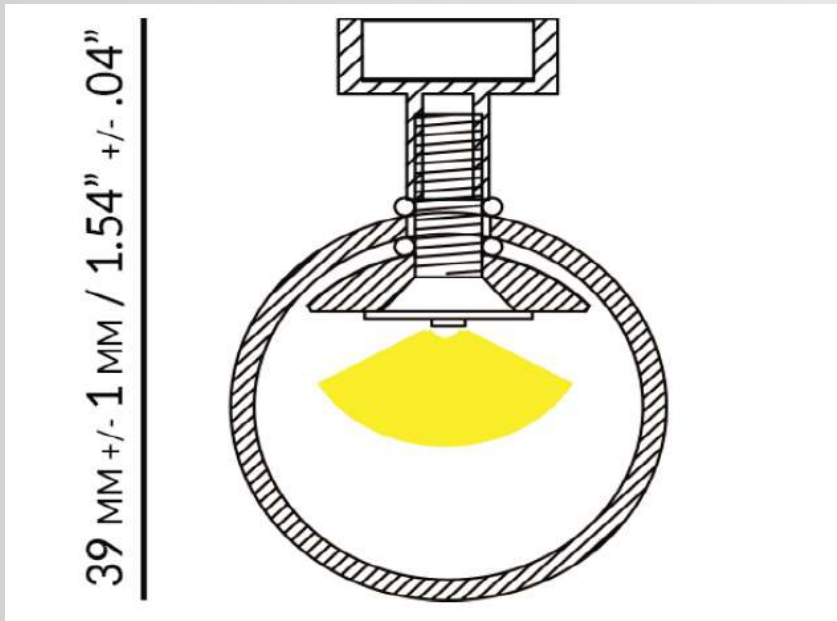

## CONVERSO W/C

### Indoor ceiling and wall

Painted pyrex glass luminaire for indoor wall mount. High-efficiency 24V LED circuit comprised of 120 LED/m, 3000K and CRI up to 90. Power consumption is 14W/m with lumen output of 1300 lm/m and energy efficiency of 93lm/W. IP44. Total weight 0,35kg/m. The profile comes wired, assembled, and ready for installation. Accessories, magnetic fixing system, and remote 24V IP67 SEL II driver are included.

### TECH SPECIFICATIONS:

Voltage:	24 Vdc
Dimmable:	On request
Temperature of use:	min -20°C / max +50°C
Glass dimension:	Ø26mm / Ø1.02"
Length:	20,24" / 32,05" / 47,8" / 57,64"
Materials:	Pyrex glass
Fixing system:	Magnetic