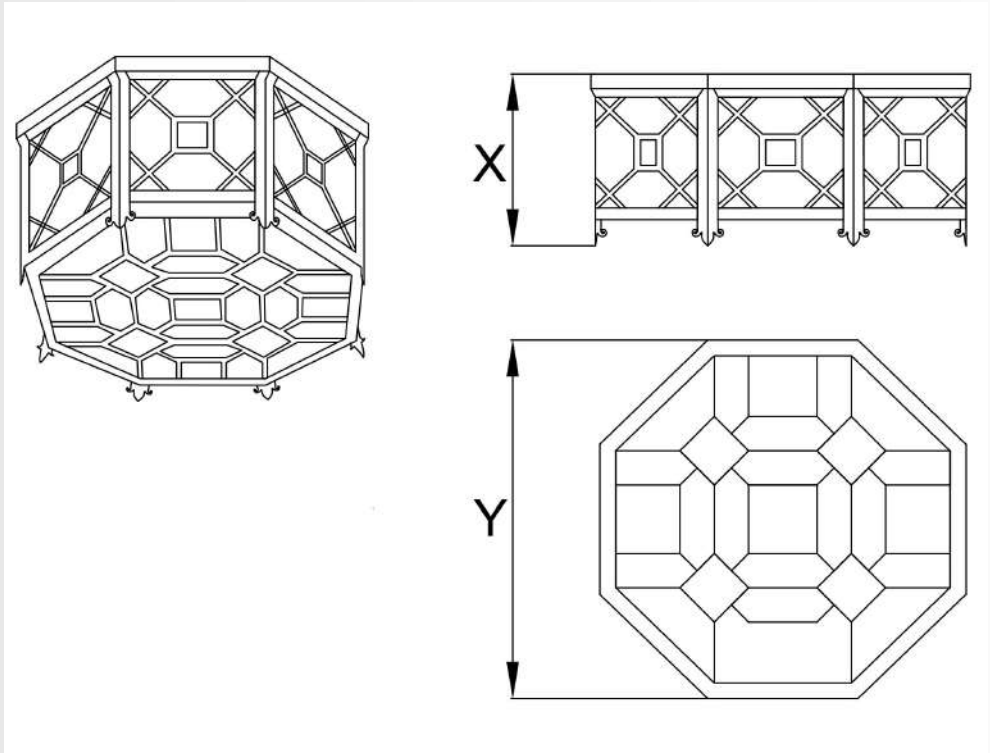

**COMB
CP 7890**

CODE

CP 7890

MATERIAL:

Forged Iron

BULB:

Custom

DIMMING:

0-10 V

DIMENSIONS:

Custom

IP GRADE:

Outdoor and Indoor available

FINISHES:

01. Aged Cooper

03. Aged Gold