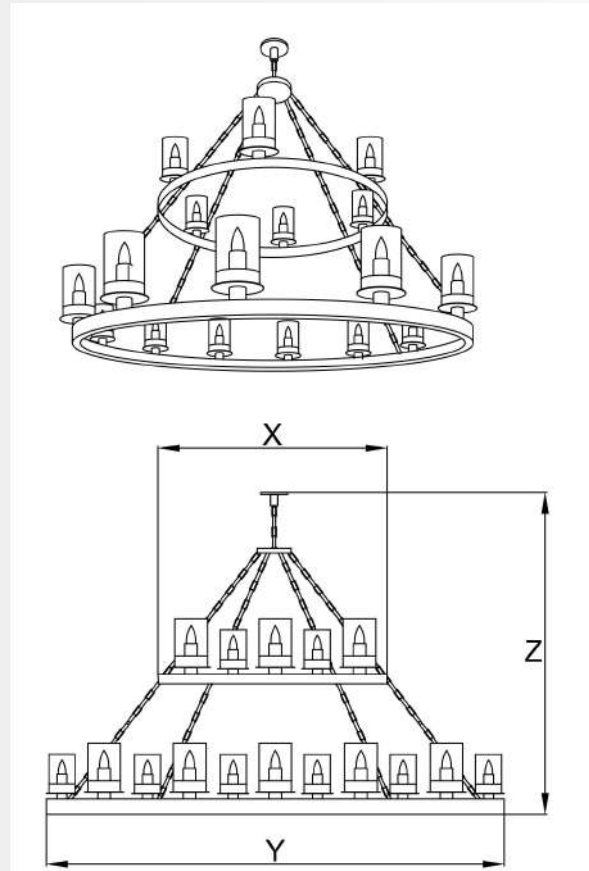

ANNA
P 4576

CODE

P 4576

MATERIAL:

Forged Iron

BULB:

Custom

DIMMING:

0-10 V

DIMENSIONS:

Custom

IP GRADE:

Outdoor and Indoor available

FINISHES:

- | | | | | | |
|-----------------|-----------------|----------|------------|----------------|--------------|
| 01. Aged Cooper | 03. Aged Gold | 05. Rust | 07. Iron | 09. Texturized | 11. Bronze |
| | | | | | |
| 02. Aged Pewter | 04. Olive Green | 06. Oi | 08. Pweter | 10. Cooper | 12. Old Iron |
| | | | | | |