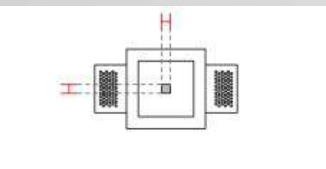

Req. space behind the plasterboard:
45mm
(1,77")

hole on the plasterboard
105x105mm
(4,13"x4,13")

External measures
100x100mm
(3,93")

Measures of the light output
11x11mm
(0,43"x0,43")

Height without electrical part
25mm
(0,98")