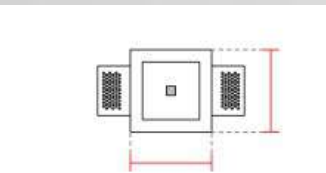

Req. space behind the plasterboard:
45mm
(1,77")

hole on the plasterboard
105x105mm
(4,13"x4,13")

External measures
100x100mm
(3,93")

Measures of the light output
11x11mm
(0,43"x0,43")

Height without electrical part
25mm
(0,98")

Type	White american Box
Measures AxBxH	139x139x73mm
Gross Weight [Kg]	0.3789
Master carton	NO
Quantity of articles	
Measures AxBxH	

Notes

LED maintenance without masonry work

FOTOMETRIC DATA 4249A-2700:

Electrical part	2700_A	Illuminance	1m	63lux
Power	2W		2m	16lux
Light Output	190lm		3m	7lux
Colour Temperature	2700°K		4m	4lux
CRI	90		5m	3lux
Lamp Light Output	32%			
Light Output of the lamp	60.8lm			
Beam Angle	55°			
Beam Inclination				

Code 026.259
Measures 167x45x30mm
Power 36W
Input 110-277V~W
Output 24Vdc

Code 026.260
Measures 157x54x36mm
Power 60W
Input 110-277V~W
Output 24Vdc

Dimmable Power Supply

Code 026.219
Measures 155x51x26mm
Power 21.6W
Input 110-277V~W
Output 24Vdc
Dimmable PUSH/0-10V/DALI