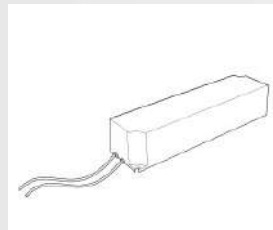

Code 026.260
Measures 157x54x36mm
Power 60W
Input 110-277V~W
Output 24Vdc