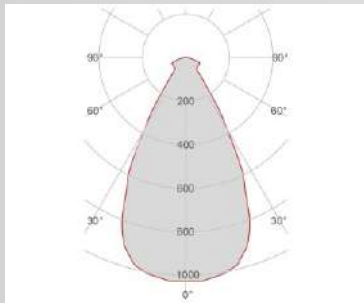

Type	White american Box
Measures AxBxH	139x139x73mm
Gross Weight [Kg]	0.3789
Master carton	NO
Quantity of articles	
Measures AxBxH	

Notes

LED maintenance without masonry work

FOTOMETRIC DATA 4249A-2700:

Electrical part	2700_A	Illuminance	1m	63lux
Power	2W		2m	16lux
Light Output	190lm		3m	7lux
Colour Temperature	2700°K		4m	4lux
CRI	90		5m	3lux
Lamp Light Output	32%			
Light Output of the lamp	60.8lm			
Beam Angle	55°			
Beam Inclination				

FOTOMETRIC DATA 4249A-3000:

Electrical part	3000_A	Illuminance	1m	66lux
Power	2W		2m	16lux
Light Output	200lm		3m	7lux
Colour Temperature	3000°K		4m	4lux
CRI	90		5m	3lux
Lamp Light Output	32%			
Light Output of the lamp	64lm			
Beam Angle	55°			
Beam Inclination				