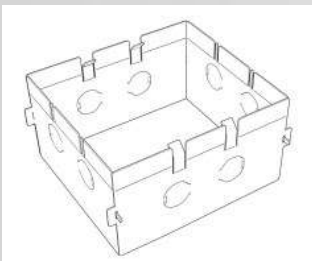

ACCESSORIES

Housing Box for Brickwork

Code 023.450
Measures 105X105X65mm
Measures of the hole 135X135X75mm