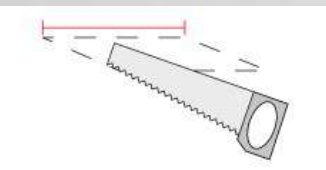

Req. space behind the plasterboard:
45mm
(1,77")

hole on the plasterboard
105x105mm
(4,13"x4,13")

External measures
100x100mm
(3,93")

Measures of the light output
11x11mm
(0,43"x0,43")

Height without electrical part
25mm
(0,98")

Height including the electrical part:
40mm
(1,57")

4249A

Recessed Spotlight / CRISTALY
Surface finish : CRISTALY

MODEL:

Code	4249A
Product family	CEILING RECESSED LIGHTING
Type	Recessed Spotlight

MATERIAL/SURFACE FINISH:

Type	White american Box
Measures AxBxH	139x139x73mm
Gross Weight [Kg]	0.3789
Master carton	NO
Quantity of articles	
Measures AxBxH	

Notes

LED maintenance without masonry work

FOTOMETRIC DATA 4249A-2700:

Electrical part	2700_A	Illuminance	1m	63lux
Power	2W		2m	16lux
Light Output	190lm		3m	7lux
Colour Temperature	2700°K		4m	4lux
CRI	90		5m	3lux
Lamp Light Output	32%			
Light Output of the lamp	60.8lm			
Beam Angle	55°			
Beam Inclination				