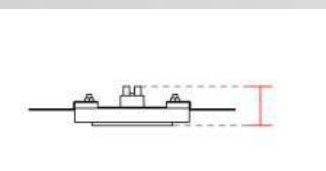

Req. space behind the plasterboard:
45mm
(1,77")

hole on the plasterboard
105x105mm
(4,13"x4,13")

External measures
100x100mm
(3,93")

Measures of the light output
11x11mm
(0,43"x0,43")

Height without electrical part
25mm
(0,98")

Type	White american Box
Measures AxBxH	139x139x73mm
Gross Weight [Kg]	0.3789
Master carton	NO
Quantity of articles	
Measures AxBxH	

Notes

LED maintenance without masonry work

FOTOMETRIC DATA 4249A-2700:

Electrical part	2700_A	Illuminance	1m	63lux
Power	2W		2m	16lux
Light Output	190lm		3m	7lux
Colour Temperature	2700°K		4m	4lux
CRI	90		5m	3lux
Lamp Light Output	32%			
Light Output of the lamp	60.8lm			
Beam Angle	55°			
Beam Inclination				