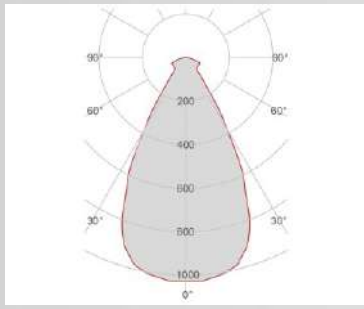

Req. space behind the plasterboard:
45mm
(1,77")

hole on the plasterboard
105x105mm
(4,13"x4,13")

External measures
100x100mm
(3,93")

Measures of the light output
11x11mm
(0,43"x0,43")

Height without electrical part
25mm
(0,98")

Type	White american Box
Measures AxBxH	139x139x73mm
Gross Weight [Kg]	0.3789
Master carton	NO
Quantity of articles	
Measures AxBxH	

Notes

LED maintenance without masonry work

FOTOMETRIC DATA 4249A-2700:

Electrical part	2700_A	Illuminance	1m	63lux
Power	2W		2m	16lux
Light Output	190lm		3m	7lux
Colour Temperature	2700°K		4m	4lux
CRI	90		5m	3lux
Lamp Light Output	32%			
Light Output of the lamp	60.8lm			
Beam Angle	55°			
Beam Inclination				