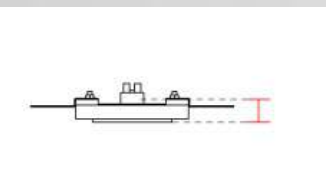

Req. space behind the plasterboard:
45mm
(1,77")

hole on the plasterboard
105x105mm
(4,13"x4,13")

External measures
100x100mm
(3,93")

Measures of the light output
11x11mm
(0,43"x0,43")

Height without electrical part
25mm
(0,98")

Type	White american Box
Measures AxBxH	139x139x73mm
Gross Weight [Kg]	0.3789
Master carton	NO
Quantity of articles	
Measures AxBxH	

Notes

LED maintenance without masonry work

FOTOMETRIC DATA 4249A-2700:

Electrical part	2700_A	Illuminance	1m	63lux
Power	2W		2m	16lux
Light Output	190lm		3m	7lux
Colour Temperature	2700°K		4m	4lux
CRI	90		5m	3lux
Lamp Light Output	32%			
Light Output of the lamp	60.8lm			
Beam Angle	55°			
Beam Inclination				