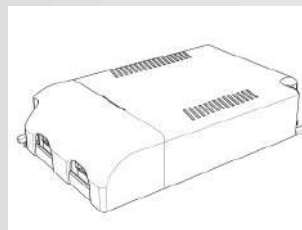

ACCESSORIES

Housing Box for Brickwork

Code 023.450
Measures 105X105X65mm
Measures of the hole 135X135X75mm

Code 099.142
Description Emergency Kit
Notes

Standard Power Supply

Code 026.258
Measures 130x42x23mm
Power 12W
Input 110-277V~W
Output 24Vdc

Code 026.259
Measures 167x45x30mm
Power 36W
Input 110-277V~W
Output 24Vdc

Code 026.260
Measures 157x54x36mm
Power 60W
Input 110-277V~W
Output 24Vdc

Dimmable Power Supply

Code 026.219
Measures 155x51x26mm
Power 21.6W
Input 110-277V~W
Output 24Vdc
Dimmable PUSH/0-10V/DALI