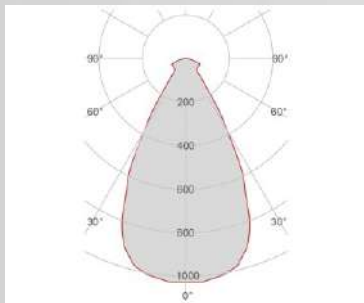

FOTOMETRIC DATA 4249A-4000: