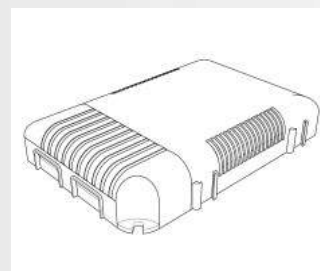

Code 026.187
Measures 124x82x23mm
Power min0.7W max35W
Input 110-277V~W
Output 350mA
Dimmable 0-10V