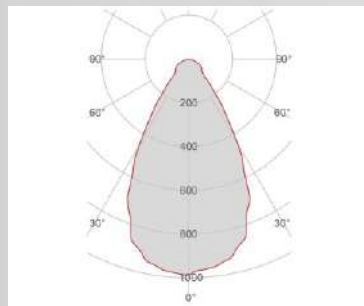

hole on the plasterboard
210x140mm
(8,26"x5,51")

External measures
205x135mm
(8,07"x5,31")

Measures of the light output
2 X Ø30mm
(1,18")

Height without electrical part
13mm
(0,51")

Height including the electrical part:
Code:27153/27154/30153/30154/40153/40154
35mm(1,37")
Code:27150/27151/30150/30151/40150/40151
25mm(0,98")

Notes

LED maintenance without masonry work

FOTOMETRIC DATA 4248F-27150:

<i>Electrical part</i>	27150_x2	<i>Illuminance</i>	1m	509lux
<i>Power</i>	2x4W		2m	127lux
<i>Light Output</i>	860lm		3m	57lux
<i>Colour Temperature</i>	2700°K		4m	32lux
<i>CRI</i>	90		5m	20lux
<i>Lamp Light Output</i>	60%			
<i>Light Output of the lamp</i>	516lm			
<i>Beam Angle</i>	60°			
<i>Beam Inclination</i>				

FOTOMETRIC DATA 4248F-27151:

<i>Electrical part</i>	27151_x2	<i>Illuminance</i>	1m	734lux
<i>Power</i>	2x6.5W		2m	183lux
<i>Light Output</i>	1240lm		3m	82lux
<i>Colour Temperature</i>	2700°K		4m	46lux
<i>CRI</i>	90		5m	29lux
<i>Lamp Light Output</i>	60%			
<i>Light Output of the lamp</i>	744lm			
<i>Beam Angle</i>	60°			
<i>Beam Inclination</i>				