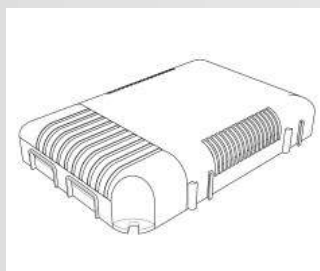

Code 026.185
Measures 124x82x23mm
Power min0.7W max35W
Input 110-277V~W
Output 350mA PUSH/
Dimmable DALI