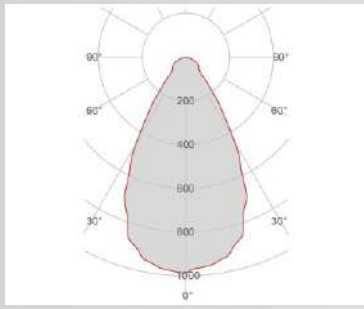

hole on the plasterboard
210x140mm
(8,26"x5,51")

External measures
205x135mm
(8,07"x5,31")

Measures of the light output
2 X Ø30mm
(1,18")

Height without electrical part
13mm
(0,51")

Height including the electrical part:
Code:27153/27154/30153/30154/40153/40154
35mm(1,37")
Code:27150/27151/30150/30151/40150/40151
25mm(0,98")

Notes

LED maintenance without masonry work

FOTOMETRIC DATA 4248F-27150:

<i>Electrical part</i>	27150_x2	<i>Illuminance</i>	1m	509lux
<i>Power</i>	2x4W		2m	127lux
<i>Light Output</i>	860lm		3m	57lux
<i>Colour Temperature</i>	2700°K		4m	32lux
<i>CRI</i>	90		5m	20lux
<i>Lamp Light Output</i>	60%			
<i>Light Output of the lamp</i>	516lm			
<i>Beam Angle</i>	60°			
<i>Beam Inclination</i>				