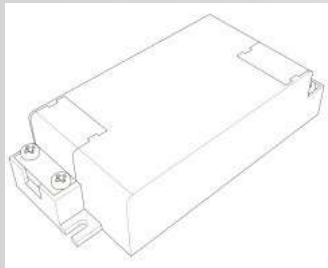

ACCESSORIES FOR CODE: 27151/27154/30151/30154/40151/40154

Standard Power Supply

Code 026.252
Measures 88.5x41x23mm
Power min12.6W max18.2W
Input 110-277V~W
Output 350mA