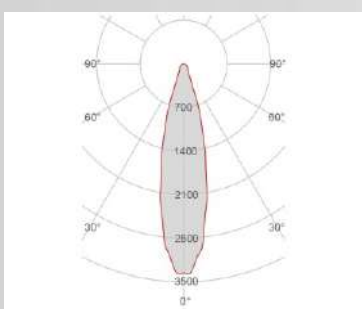

Illuminance	1m	261lux
	2m	65lux
	3m	29lux
	4m	16lux
	5m	10lux

FOTOMETRIC DATA 4247E-30151:

Electrical part	30151
Power	6.5W
Light Output	650lm
Colour Temperature	3000°K
CRI	90
Lamp Light Output	50%
Light Output of the lamp	325lm
Beam Angle	60°
Beam Inclination	

Illuminance	1m	377lux
	2m	94lux
	3m	42lux
	4m	24lux
	5m	15lux

FOTOMETRIC DATA 4247E-30152:

Electrical part	30152
Power	13W
Light Output	1300lm
Colour Temperature	3000°K
CRI	90
Lamp Light Output	50%
Light Output of the lamp	650lm
Beam Angle	60°
Beam Inclination	

Illuminance	1m	754lux
	2m	189lux
	3m	84lux
	4m	47lux
	5m	30lux

FOTOMETRIC DATA 4247E-30154:

Electrical part	30154
Power	6.5W
Light Output	650lm
Colour Temperature	3000°K
CRI	90
Lamp Light Output	28%
Light Output of the lamp	182lm
Beam Angle	30°
Beam Inclination	

Illuminance	1m	611lux
	2m	153lux
	3m	68lux
	4m	38lux
	5m	24lux

FOTOMETRIC DATA 4247E-30155:

Electrical part	30155
Power	13W
Light Output	1300lm
Colour Temperature	3000°K
CRI	90
Lamp Light Output	28%
Light Output of the lamp	364lm
Beam Angle	30°
Beam Inclination	