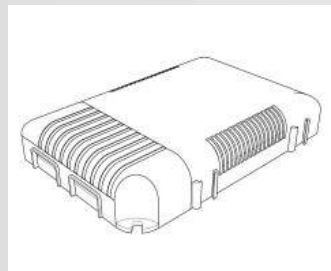

Code 026.206
Measures 124x82x23mm
Power 60.2W
Input 110-277V~W
Output 700mA
Dimmable PUSH/DALI