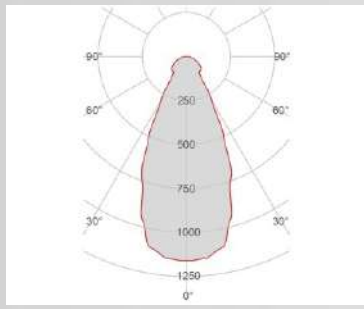

External measures
135x135mm
(5,31"x5,31")

Measures of the light output
Ø16mm
(0,62")

Height without electrical part
13mm
(0,51")

Height including the electrical part:
Code:27153/27154/27155/30154/30155/40153/40154/40155
35mm(1,37")
Code:27150/27151/27152/30150/30151/30152/40150/40151/40152
25mm(0,98")

GENERAL DATA:

Protection Index IP20-IP44
Isolation Class III
Weight [Kg] 0.6
Country of production MADE IN ITALY
Mounting instruction 025.599_9010

INSTALLATION

Multisize system NO
Position Ceiling lighting

PACKAGING:

Type White american Box
Measures AxBxH 339x176x81mm
Gross Weight [Kg] 0.6991
Master carton NO

FOTOMETRIC DATA 4247E-27150:

Electrical part	27150
Power	4W
Light Output	430lm
Colour Temperature	2700°K
CRI	90
Lamp Light Output	50%
Light Output of the lamp	215lm
Beam Angle	60°
Beam Inclination	

Illuminance	1m	249lux
	2m	62lux
	3m	28lux
	4m	16lux
	5m	10lux

FOTOMETRIC DATA 4247E-27151:

Electrical part	27151
Power	6.5W
Light Output	620lm
Colour Temperature	2700°K
CRI	90
Lamp Light Output	50%
Light Output of the lamp	310lm
Beam Angle	60°
Beam Inclination	