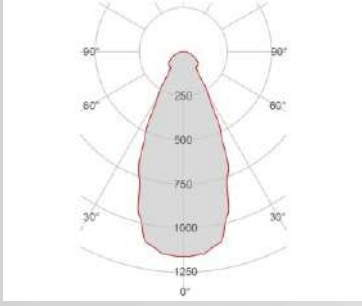

External measures
135x135mm
(5,31"x5,31")

Measures of the light output
Ø16mm
(0,62")

Height without electrical part
13mm
(0,51")

Height including the electrical part:
Code:27153/27154/27155/30154/30155/40153/40154/40155
35mm(1,37")
Code:27150/27151/27152/30150/30151/30152/40150/40151/40152
25mm(0,98")

Illuminance	1m	404lux
	2m	101lux
	3m	45lux
	4m	25lux
	5m	16lux

FOTOMETRIC DATA 4247E-27154:

Electrical part	27154
Power	6.5W
Light Output	620lm
Colour Temperature	2700°K
CRI	90
Lamp Light Output	28%
Light Output of the lamp	173.6lm
Beam Angle	30°
Beam Inclination	

Illuminance	1m	583lux
	2m	146lux
	3m	65lux
	4m	36lux
	5m	23lux

FOTOMETRIC DATA 4247E-27155:

Electrical part	27155
Power	13W
Light Output	1250lm
Colour Temperature	2700°K
CRI	90
Lamp Light Output	28%
Light Output of the lamp	350lm
Beam Angle	30°
Beam Inclination	

Illuminance	1m	1175lux
	2m	294lux
	3m	131lux
	4m	73lux
	5m	47lux

FOTOMETRIC DATA 4247E-30150:

Electrical part	30150
Power	4W
Light Output	450lm
Colour Temperature	3000°K
CRI	90
Lamp Light Output	50%
Light Output of the lamp	225lm
Beam Angle	60°
Beam Inclination	