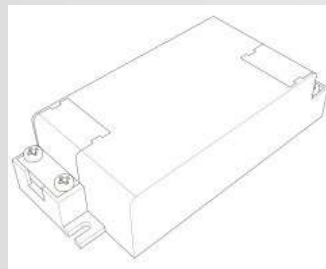

Code 026.252
Measures 88.5x41x23mm
Power min12.6W max18.2W
Input 110-277V~W
Output 350mA