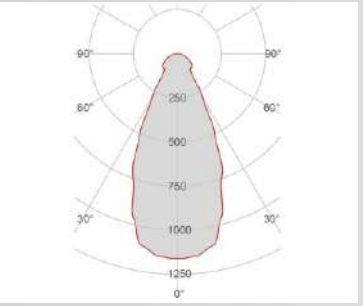

<i>Electrical part</i>	40152	<i>Illuminance</i>	1m	783lux
<i>Power</i>	13W		2m	196lux
<i>Light Output</i>	1350lm		3m	87lux
<i>Colour Temperature</i>	4000°K		4m	49lux
<i>CRI</i>	90		5m	31lux
<i>Lamp Light Output</i>	50%			
<i>Light Output of the lamp</i>	675lm			
<i>Beam Angle</i>	60°			
<i>Beam Inclination</i>				

FOTOMETRIC DATA 4247E-40153: