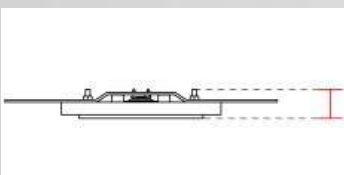

External measures
135x135mm
(5,31"x5,31")

Measures of the light output
Ø16mm
(0,62")

Height without electrical part
13mm
(0,51")

Height including the electrical part:
Code:27153/27154/27155/30154/30155/40153/40154/40155
35mm(1,37")
Code:27150/27151/27152/30150/30151/30152/40150/40151/40152
25mm(0,98")

PACKAGING:

Type White american Box
Measures AxBxH 339x176x81mm
Gross Weight [Kg] 0.6991
Master carton NO

FOTOMETRIC DATA 4247E-27150:

Electrical part	27150
Power	4W
Light Output	430lm
Colour Temperature	2700°K
CRI	90
Lamp Light Output	50%
Light Output of the lamp	215lm
Beam Angle	60°
Beam Inclination	