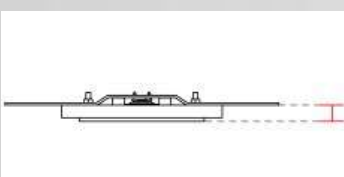

External measures
135x135mm
(5,31"x5,31")

Measures of the light output
Ø16mm
(0,62")

Height without electrical part
13mm
(0,51")

Height including the electrical part:
Code:27153/27154/27155/30154/30155/40153/40154/40155
35mm(1,37")
Code:27150/27151/27152/30150/30151/30152/40150/40151/40152
25mm(0,98")