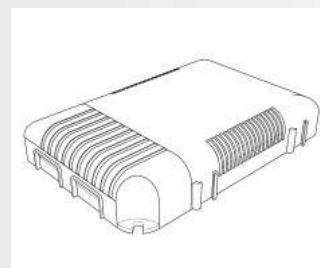

Code 026.187
Measures 124x82x23mm
Power min0.7W max35W
Input 110-277V~W
Output 350mA
Dimmable 0-10V