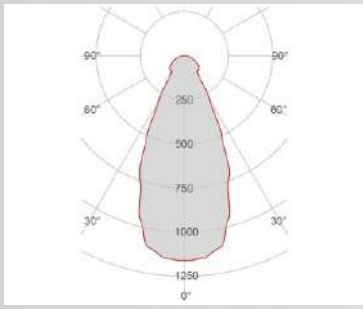

FOTOMETRIC DATA 4247E-40151:

<i>Electrical part</i>	40151	<i>Illuminance</i>	1m	394lux
<i>Power</i>	6.5W		2m	99lux
<i>Light Output</i>	680lm		3m	44lux
<i>Colour Temperature</i>	4000°K		4m	25lux
<i>CRI</i>	90		5m	16lux
<i>Lamp Light Output</i>	50%			
<i>Light Output of the lamp</i>	340lm			
<i>Beam Angle</i>	60°			
<i>Beam Inclination</i>				

FOTOMETRIC DATA 4247E-40152: