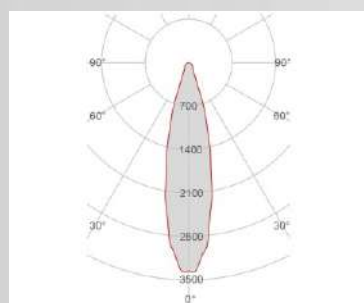

External measures
135x135mm
(5,31"x5,31")

Measures of the light output
Ø16mm
(0,62")

Height without electrical part
13mm
(0,51")

Height including the electrical part:
Code:27153/27154/27155/30154/30155/40153/40154/40155
35mm(1,37")
Code:27150/27151/27152/30150/30151/30152/40150/40151/40152
25mm(0,98")

Illuminance	1m	725lux
	2m	181lux
	3m	81lux
	4m	45lux
	5m	29lux

FOTOMETRIC DATA 4247E-27153:

Electrical part	27153
Power	4W
Light Output	430lm
Colour Temperature	2700°K
CRI	90
Lamp Light Output	28%
Light Output of the lamp	120.4lm
Beam Angle	30°
Beam Inclination	

Illuminance	1m	404lux
	2m	101lux
	3m	45lux
	4m	25lux
	5m	16lux

FOTOMETRIC DATA 4247E-27154:

Electrical part	27154
Power	6.5W
Light Output	620lm
Colour Temperature	2700°K
CRI	90
Lamp Light Output	28%
Light Output of the lamp	173.6lm
Beam Angle	30°
Beam Inclination	

Illuminance	1m	583lux
	2m	146lux
	3m	65lux
	4m	36lux
	5m	23lux

FOTOMETRIC DATA 4247E-27155:

Electrical part	27155
Power	13W
Light Output	1250lm
Colour Temperature	2700°K
CRI	90
Lamp Light Output	28%
Light Output of the lamp	350lm
Beam Angle	30°
Beam Inclination	