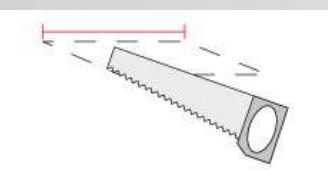

Req. space behind the plasterboard:
Code:27153/27154/27155/30154/30155/40153/40154/40155
40mm(1,57")
Code:27150/27151/27152/30150/30151/30152/40150/40151/40152
30mm(1,18")

hole on the plasterboard
140x140mm
(5,51"x5,51")

External measures
135x135mm
(5,31"x5,31")

Measures of the light output
Ø16mm
(0,62")

Height without electrical part
13mm
(0,51")

Height including the electrical part:
Code:27153/27154/27155/30154/30155/40153/40154/40155
35mm(1,37")
Code:27150/27151/27152/30150/30151/30152/40150/40151/40152
25mm(0,98")