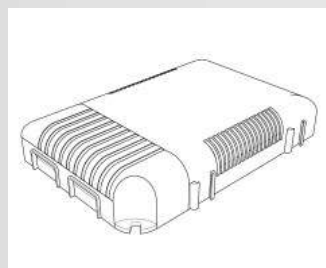

Code 026.185
Measures 124x82x23mm
Power min0.7W max35W
Input 110-277V~W
Output 350mA PUSH/
Dimmable DALI