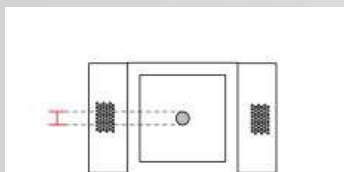

Req. space behind the plasterboard:
Code:27153/27154/27155/30154/30155/40153/40154/40155
40mm(1,57")
Code:27150/27151/27152/30150/30151/30152/40150/40151/40152
30mm(1,18")

hole on the plasterboard
140x140mm
(5,51"x5,51")

External measures
135x135mm
(5,31"x5,31")

Measures of the light output
Ø16mm
(0,62")

Height without electrical part
13mm
(0,51")

Height including the electrical part:
Code:27153/27154/27155/30154/30155/40153/40154/40155
35mm(1,37")
Code:27150/27151/27152/30150/30151/30152/40150/40151/40152
25mm(0,98")

PACKAGING:

Type White american Box
Measures AxBxH 339x176x81mm
Gross Weight [Kg] 0.6991
Master carton NO

FOTOMETRIC DATA 4247E-27150:

Electrical part	27150
Power	4W
Light Output	430lm
Colour Temperature	2700°K
CRI	90
Lamp Light Output	50%
Light Output of the lamp	215lm
Beam Angle	60°
Beam Inclination	