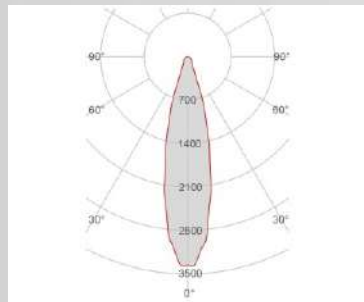

External measures
135x135mm
(5,31"x5,31")

Measures of the light output
Ø16mm
(0,62")

Height without electrical part
13mm
(0,51")

Height including the electrical part:
Code:27153/27154/27155/30154/30155/40153/40154/40155
35mm(1,37")
Code:27150/27151/27152/30150/30151/30152/40150/40151/40152
25mm(0,98")

Illuminance	1m	249lux
	2m	62lux
	3m	28lux
	4m	16lux
	5m	10lux

FOTOMETRIC DATA 4247E-27151:

Electrical part	27151
Power	6.5W
Light Output	620lm
Colour Temperature	2700°K
CRI	90
Lamp Light Output	50%
Light Output of the lamp	310lm
Beam Angle	60°
Beam Inclination	

Illuminance	1m	360lux
	2m	90lux
	3m	40lux
	4m	22lux
	5m	14lux

FOTOMETRIC DATA 4247E-27152:

Electrical part	27152
Power	13W
Light Output	1250lm
Colour Temperature	2700°K
CRI	90
Lamp Light Output	50%
Light Output of the lamp	625lm
Beam Angle	60°
Beam Inclination	

Illuminance	1m	725lux
	2m	181lux
	3m	81lux
	4m	45lux
	5m	29lux

FOTOMETRIC DATA 4247E-27153:

Electrical part	27153
Power	4W
Light Output	430lm
Colour Temperature	2700°K
CRI	90
Lamp Light Output	28%
Light Output of the lamp	120.4lm
Beam Angle	30°
Beam Inclination	