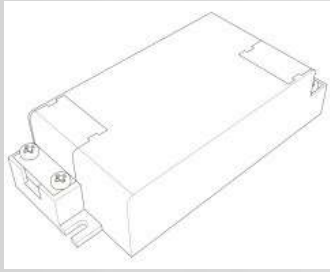

ACCESSORIES FOR CODE: 27152/27155/30152/30155/40152/40155

Standard Power Supply

Code 026.255
Measures 88.5x41x23mm
Power min11.9W max18.2W
Input 110-277V~W
Output 700mA