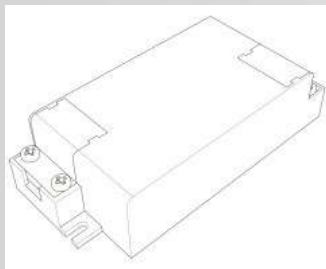

ACCESSORIES FOR CODE: 27151/27154/30151/30154/40151/40154

Standard Power Supply

Code 026.251
Measures 88.5x41x23mm
Power min6W max8.8W
Input 110-277V~W
Output 350mA