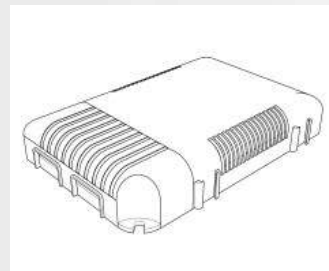

Code 026.207
Measures 124x82x23mm
Power 60.2W
Input 110-277V~W
Output 700mA
Dimmable 0-10V