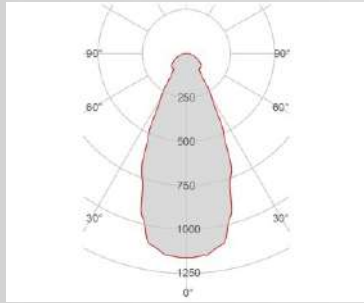

External measures
135x135mm
(5,31"x5,31")

Measures of the light output
Ø16mm
(0,62")

Height without electrical part
13mm
(0,51")

Height including the electrical part:
Code:27153/27154/27155/30154/30155/40153/40154/40155
35mm(1,37")
Code:27150/27151/27152/30150/30151/30152/40150/40151/40152
25mm(0,98")

GENERAL DATA:

Protection Index IP20-IP44
Isolation Class III
Weight [Kg] 0.6
Country of production MADE IN ITALY
Mounting instruction 025.599_9010

INSTALLATION

Multisize system NO
Position Ceiling lighting

PACKAGING:

Type White american Box
Measures AxBxH 339x176x81mm
Gross Weight [Kg] 0.6991
Master carton NO

FOTOMETRIC DATA 4247E-27150:

Electrical part	27150
Power	4W
Light Output	430lm
Colour Temperature	2700°K
CRI	90
Lamp Light Output	50%
Light Output of the lamp	215lm
Beam Angle	60°
Beam Inclination	

Illuminance	1m	249lux
	2m	62lux
	3m	28lux
	4m	16lux
	5m	10lux

FOTOMETRIC DATA 4247E-27151:

Electrical part	27151
Power	6.5W
Light Output	620lm
Colour Temperature	2700°K
CRI	90
Lamp Light Output	50%
Light Output of the lamp	310lm
Beam Angle	60°
Beam Inclination	