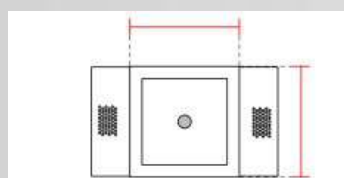

Req. space behind the plasterboard:
Code:27153/27154/27155/30154/30155/40153/40154/40155
40mm(1,57")
Code:27150/27151/27152/30150/30151/30152/40150/40151/40152
30mm(1,18")

hole on the plasterboard
140x140mm
(5,51"x5,51")

External measures
135x135mm
(5,31"x5,31")

Measures of the light output
Ø16mm
(0,62")

Height without electrical part
13mm
(0,51")

Height including the electrical part:
Code:27153/27154/27155/30154/30155/40153/40154/40155
35mm(1,37")
Code:27150/27151/27152/30150/30151/30152/40150/40151/40152
25mm(0,98")