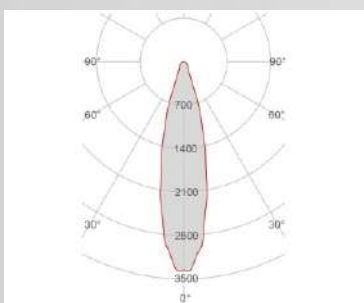

External measures
135x135mm
(5,31"x5,31")

Measures of the light output
Ø16mm
(0,62")

Height without electrical part
13mm
(0,51")

Height including the electrical part:
Code:27153/27154/27155/30154/30155/40153/40154/40155
35mm(1,37")
Code:27150/27151/27152/30150/30151/30152/40150/40151/40152
25mm(0,98")

Illuminance	1m	360lux
	2m	90lux
	3m	40lux
	4m	22lux
	5m	14lux

FOTOMETRIC DATA 4247E-27152:

Electrical part	27152
Power	13W
Light Output	1250lm
Colour Temperature	2700°K
CRI	90
Lamp Light Output	50%
Light Output of the lamp	625lm
Beam Angle	60°
Beam Inclination	

Illuminance	1m	725lux
	2m	181lux
	3m	81lux
	4m	45lux
	5m	29lux

FOTOMETRIC DATA 4247E-27153:

Electrical part	27153
Power	4W
Light Output	430lm
Colour Temperature	2700°K
CRI	90
Lamp Light Output	28%
Light Output of the lamp	120.4lm
Beam Angle	30°
Beam Inclination	

Illuminance	1m	404lux
	2m	101lux
	3m	45lux
	4m	25lux
	5m	16lux

FOTOMETRIC DATA 4247E-27154:

Electrical part	27154
Power	6.5W
Light Output	620lm
Colour Temperature	2700°K
CRI	90
Lamp Light Output	28%
Light Output of the lamp	173.6lm
Beam Angle	30°
Beam Inclination	