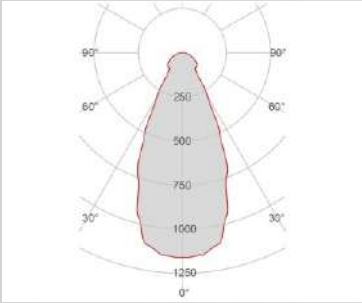

External measures
135x135mm
(5,31"x5,31")

Measures of the light output
Ø16mm
(0,62")

Height without electrical part
13mm
(0,51")

Height including the electrical part:
Code:27153/27154/27155/30154/30155/40153/40154/40155
35mm(1,37")
Code:27150/27151/27152/30150/30151/30152/40150/40151/40152
25mm(0,98")

Illuminance	1m	583lux
	2m	146lux
	3m	65lux
	4m	36lux
	5m	23lux

FOTOMETRIC DATA 4247E-27155:

Electrical part	27155
Power	13W
Light Output	1250lm
Colour Temperature	2700°K
CRI	90
Lamp Light Output	28%
Light Output of the lamp	350lm
Beam Angle	30°
Beam Inclination	

Illuminance	1m	1175lux
	2m	294lux
	3m	131lux
	4m	73lux
	5m	47lux

FOTOMETRIC DATA 4247E-30150:

Electrical part	30150
Power	4W
Light Output	450lm
Colour Temperature	3000°K
CRI	90
Lamp Light Output	50%
Light Output of the lamp	225lm
Beam Angle	60°
Beam Inclination	

Illuminance	1m	261lux
	2m	65lux
	3m	29lux
	4m	16lux
	5m	10lux

FOTOMETRIC DATA 4247E-30151:

Electrical part	30151
Power	6.5W
Light Output	650lm
Colour Temperature	3000°K
CRI	90
Lamp Light Output	50%
Light Output of the lamp	325lm
Beam Angle	60°
Beam Inclination	