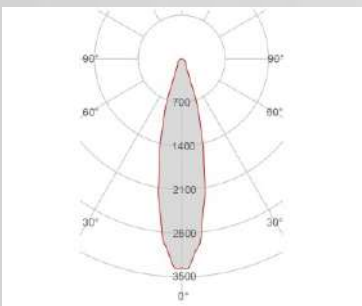

Illuminance	1m	1175lux
	2m	294lux
	3m	131lux
	4m	73lux
	5m	47lux

FOTOMETRIC DATA 4247E-30150:

Electrical part	30150
Power	4W
Light Output	450lm
Colour Temperature	3000°K
CRI	90
Lamp Light Output	50%
Light Output of the lamp	225lm
Beam Angle	60°
Beam Inclination	

Illuminance	1m	261lux
	2m	65lux
	3m	29lux
	4m	16lux
	5m	10lux

FOTOMETRIC DATA 4247E-30151:

Electrical part	30151
Power	6.5W
Light Output	650lm
Colour Temperature	3000°K
CRI	90
Lamp Light Output	50%
Light Output of the lamp	325lm
Beam Angle	60°
Beam Inclination	

Illuminance	1m	377lux
	2m	94lux
	3m	42lux
	4m	24lux
	5m	15lux

FOTOMETRIC DATA 4247E-30152:

Electrical part	30152
Power	13W
Light Output	1300lm
Colour Temperature	3000°K
CRI	90
Lamp Light Output	50%
Light Output of the lamp	650lm
Beam Angle	60°
Beam Inclination	

Illuminance	1m	754lux
	2m	189lux
	3m	84lux
	4m	47lux
	5m	30lux

FOTOMETRIC DATA 4247E-30154:

Electrical part	30154
Power	6.5W
Light Output	650lm
Colour Temperature	3000°K
CRI	90
Lamp Light Output	28%
Light Output of the lamp	182lm
Beam Angle	30°
Beam Inclination	