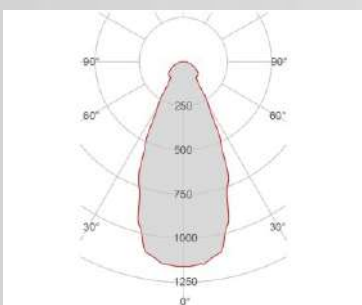

External measures
135x135mm
(5,31"x5,31")

Measures of the light output
Ø16mm
(0,62")

Height without electrical part
13mm
(0,51")

Height including the electrical part:
Code:27153/27154/27155/30154/30155/40153/40154/40155
35mm(1,37")
Code:27150/27151/27152/30150/30151/30152/40150/40151/40152
25mm(0,98")

Illuminance	1m	754lux
	2m	189lux
	3m	84lux
	4m	47lux
	5m	30lux

FOTOMETRIC DATA 4247E-30154:

Electrical part	30154
Power	6.5W
Light Output	650lm
Colour Temperature	3000°K
CRI	90
Lamp Light Output	28%
Light Output of the lamp	182lm
Beam Angle	30°
Beam Inclination	

Illuminance	1m	611lux
	2m	153lux
	3m	68lux
	4m	38lux
	5m	24lux

FOTOMETRIC DATA 4247E-30155:

Electrical part	30155
Power	13W
Light Output	1300lm
Colour Temperature	3000°K
CRI	90
Lamp Light Output	28%
Light Output of the lamp	364lm
Beam Angle	30°
Beam Inclination	

Illuminance	1m	1222lux
	2m	305lux
	3m	136lux
	4m	76lux
	5m	49lux

FOTOMETRIC DATA 4247E-40150:

Electrical part	40150
Power	4W
Light Output	470lm
Colour Temperature	4000°K
CRI	90
Lamp Light Output	50%
Light Output of the lamp	235lm
Beam Angle	60°
Beam Inclination	