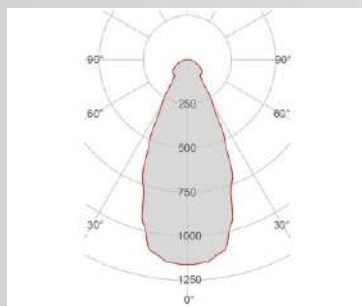

External measures
135x135mm
(5,31"x5,31")

Measures of the light output
Ø16mm
(0,62")

Height without electrical part
13mm
(0,51")

Height including the electrical part:
Code:27153/27154/27155/30154/30155/40153/40154/40155
35mm(1,37")
Code:27150/27151/27152/30150/30151/30152/40150/40151/40152
25mm(0,98")

Illuminance	1m	1175lux
	2m	294lux
	3m	131lux
	4m	73lux
	5m	47lux

FOTOMETRIC DATA 4247E-30150:

Electrical part	30150
Power	4W
Light Output	450lm
Colour Temperature	3000°K
CRI	90
Lamp Light Output	50%
Light Output of the lamp	225lm
Beam Angle	60°
Beam Inclination	

Illuminance	1m	261lux
	2m	65lux
	3m	29lux
	4m	16lux
	5m	10lux

FOTOMETRIC DATA 4247E-30151:

Electrical part	30151
Power	6.5W
Light Output	650lm
Colour Temperature	3000°K
CRI	90
Lamp Light Output	50%
Light Output of the lamp	325lm
Beam Angle	60°
Beam Inclination	

Illuminance	1m	377lux
	2m	94lux
	3m	42lux
	4m	24lux
	5m	15lux

FOTOMETRIC DATA 4247E-30152:

Electrical part	30152
Power	13W
Light Output	1300lm
Colour Temperature	3000°K
CRI	90
Lamp Light Output	50%
Light Output of the lamp	650lm
Beam Angle	60°
Beam Inclination	