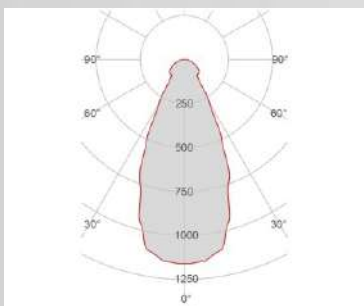

External measures
135x135mm
(5,31"x5,31")

Measures of the light output
Ø16mm
(0,62")

Height without electrical part
13mm
(0,51")

Height including the electrical part:
Code:27153/27154/27155/30154/30155/40153/40154/40155
35mm(1,37")
Code:27150/27151/27152/30150/30151/30152/40150/40151/40152
25mm(0,98")

PACKAGING:

Type White american Box
Measures AxBxH 339x176x81mm
Gross Weight [Kg] 0.6991
Master carton NO

FOTOMETRIC DATA 4247E-27150:

Electrical part	27150
Power	4W
Light Output	430lm
Colour Temperature	2700°K
CRI	90
Lamp Light Output	50%
Light Output of the lamp	215lm
Beam Angle	60°
Beam Inclination	

Illuminance	1m	249lux
	2m	62lux
	3m	28lux
	4m	16lux
	5m	10lux

FOTOMETRIC DATA 4247E-27151:

Electrical part	27151
Power	6.5W
Light Output	620lm
Colour Temperature	2700°K
CRI	90
Lamp Light Output	50%
Light Output of the lamp	310lm
Beam Angle	60°
Beam Inclination	

Illuminance	1m	360lux
	2m	90lux
	3m	40lux
	4m	22lux
	5m	14lux

FOTOMETRIC DATA 4247E-27152:

Electrical part	27152
Power	13W
Light Output	1250lm
Colour Temperature	2700°K
CRI	90
Lamp Light Output	50%
Light Output of the lamp	625lm
Beam Angle	60°
Beam Inclination	