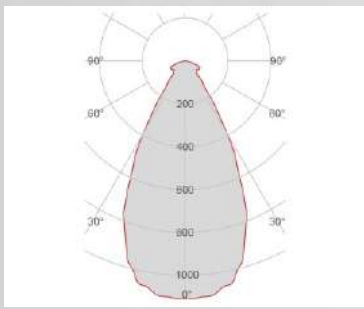

Req. space behind the
plasterboard:
40mm
(1,57")

hole on the plasterboard
105x105mm
(4,13"x4,13")

External measures
100x100mm
(3,93"x3,93")

Measures of the light output
Ø11mm
(0,43")

Height without electrical
part
25mm
(0,98")

Protection Index	IP20-IP44
Isolation Class	III
Weight [Kg]	0.35
Country of production	MADE IN ITALY
Mounting instruction	025.598_9010

INSTALLATION

Multisize system	YES
Position	Wall/Ceiling lighting

PACKAGING:

Type	White american Box
Measures AxBxH	139x139x73mm
Gross Weight [Kg]	0.3789
Master carton	NO
Quantity of articles	
Measures AxBxH	

Notes

LED maintenance without masonry work

FOTOMETRIC DATA 4247A-2700:

Electrical part	2700_A
Power	2W
Light Output	190lm
Colour Temperature	2700°K
CRI	90

Illuminance	1m	65lux
	2m	16lux
	3m	7lux
	4m	4lux
	5m	3lux

Lamp Light Output	31%
Light Output of the lamp	58.9lm
Beam Angle	52°
Beam Inclination	

FOTOMETRIC DATA 4247A-3000:

Electrical part	3000_A
Power	2W
Light Output	200lm
Colour Temperature	3000°K
CRI	90