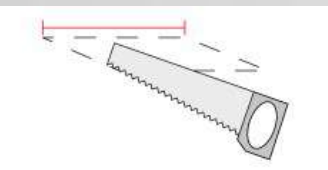

Req. space behind the
plasterboard:
40mm
(1,57")

hole on the plasterboard
105x105mm
(4,13"x4,13")

External measures
100x100mm
(3,93"x3,93")

Measures of the light output
Ø11mm
(0,43")

Height without electrical
part
25mm
(0,98")

Height including the
electrical part:
35mm
(1,37")

4247A

Recessed Spotlight / CRISTALY
Surface finish : CRISTALY

MODEL:

Code	4247A
Product family	CEILING AND WALL RECESSED
Type	Recessed Spotlight

MATERIAL/SURFACE FINISH:

Type	White american Box
Measures AxBxH	139x139x73mm
Gross Weight [Kg]	0.3789
Master carton	NO
Quantity of articles	
Measures AxBxH	

Notes

LED maintenance without masonry work

FOTOMETRIC DATA 4247A-2700:

Electrical part	2700_A
Power	2W
Light Output	190lm
Colour Temperature	2700°K
CRI	90