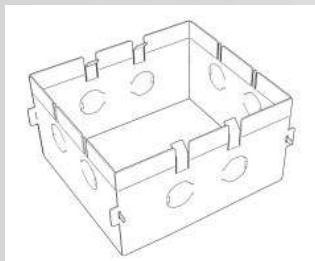

Type	White american Box
Measures AxBxH	139x139x73mm
Gross Weight [Kg]	0.3789
Master carton	NO
Quantity of articles	
Measures AxBxH	

Notes

LED maintenance without masonry work

FOTOMETRIC DATA 4247A-2700:

Electrical part	2700_A
Power	2W
Light Output	190lm
Colour Temperature	2700°K
CRI	90

Illuminance	1m	68lux
	2m	17lux
	3m	8lux
	4m	4lux
	5m	3lux

Lamp Light Output	31%
Light Output of the lamp	62lm
Beam Angle	52°
Beam Inclination	

FOTOMETRIC DATA 4247A-4000:

Electrical part	4000_A
Power	2W
Light Output	210lm
Colour Temperature	4000°K
CRI	90

Illuminance	1m	72lux
	2m	18lux
	3m	8lux
	4m	4lux
	5m	3lux

Lamp Light Output	31%
Light Output of the lamp	65.1lm
Beam Angle	52°
Beam Inclination	

ACCESSORIES

Housing Box for Brickwork

Code 023.450
Measures 105X105X65mm
Measures of the hole 135X135X75mm