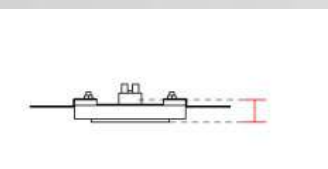

Req. space behind the
plasterboard:
40mm
(1,57")

hole on the plasterboard
105x105mm
(4,13"x4,13")

External measures
100x100mm
(3,93"x3,93")

Measures of the light output
Ø11mm
(0,43")

Height without electrical
part
25mm
(0,98")

Type	White american Box
Measures AxBxH	139x139x73mm
Gross Weight [Kg]	0.3789
Master carton	NO
Quantity of articles	
Measures AxBxH	

Notes

LED maintenance without masonry work

FOTOMETRIC DATA 4247A-2700:

Electrical part	2700_A
Power	2W
Light Output	190lm
Colour Temperature	2700°K
CRI	90