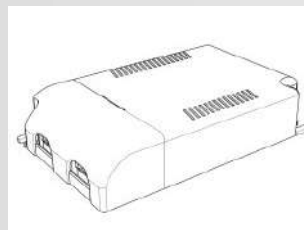

Code 026.209
Measures 125x82x29mm
Power 60W
Input 110-277 V~W
Output 24Vdc
Dimmable PUSH/1-10V