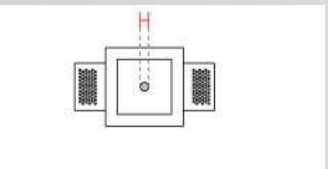

Req. space behind the
plasterboard:
40mm
(1,57")

hole on the plasterboard
105x105mm
(4,13"x4,13")

External measures
100x100mm
(3,93"x3,93")

Measures of the light output
Ø11mm
(0,43")

Height without electrical
part
25mm
(0,98")