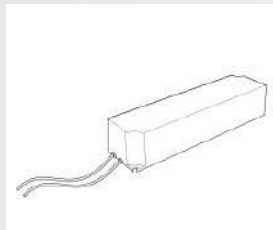

Illuminance	1m	72lux
	2m	18lux
	3m	8lux
	4m	4lux
	5m	3lux

Lamp Light Output	31%
Light Output of the lamp	65.1lm
Beam Angle	52°
Beam Inclination	

ACCESSORIES

Housing Box for Brickwork

Code 023.450
Measures 105X105X65mm
Measures of the hole 135X135X75mm

Code 099.142
Description Emergency Kit
Notes

Standard Power Supply

Code 026.258
Measures 130x42x23mm
Power 12W
Input 110-277V~W
Output 24Vdc

Code 026.259
Measures 167x45x30mm
Power 36W
Input 110-277V~W
Output 24Vdc