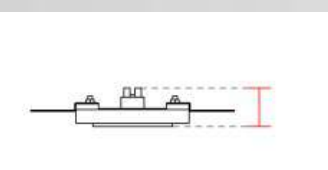

Req. space behind the
plasterboard:
40mm
(1,57")

hole on the plasterboard
105x105mm
(4,13"x4,13")

External measures
100x100mm
(3,93"x3,93")

Measures of the light output
Ø11mm
(0,43")

Height without electrical
part
25mm
(0,98")

Type	White american Box
Measures AxBxH	139x139x73mm
Gross Weight [Kg]	0.3789
Master carton	NO
Quantity of articles	
Measures AxBxH	

Notes

LED maintenance without masonry work

FOTOMETRIC DATA 4247A-2700:

Electrical part	2700_A
Power	2W
Light Output	190lm
Colour Temperature	2700°K
CRI	90