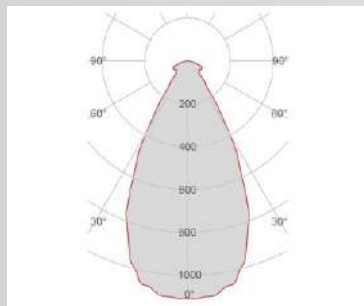

Req. space behind the
plasterboard:
40mm
(1,57")

hole on the plasterboard
105x105mm
(4,13"x4,13")

External measures
100x100mm
(3,93"x3,93")

Measures of the light output
Ø11mm
(0,43")

Height without electrical
part
25mm
(0,98")

Type	White american Box
Measures AxBxH	139x139x73mm
Gross Weight [Kg]	0.3789
Master carton	NO
Quantity of articles	
Measures AxBxH	

Notes

LED maintenance without masonry work

FOTOMETRIC DATA 4247A-2700:

Electrical part	2700_A
Power	2W
Light Output	190lm
Colour Temperature	2700°K
CRI	90

Illuminance	1m	65lux
	2m	16lux
	3m	7lux
	4m	4lux
	5m	3lux

Lamp Light Output	31%
Light Output of the lamp	58.9lm
Beam Angle	52°
Beam Inclination	

FOTOMETRIC DATA 4247A-3000:

Electrical part	3000_A
Power	2W
Light Output	200lm
Colour Temperature	3000°K
CRI	90

Illuminance	1m	68lux
	2m	17lux
	3m	8lux
	4m	4lux
	5m	3lux

Lamp Light Output	31%
Light Output of the lamp	62lm
Beam Angle	52°
Beam Inclination	

FOTOMETRIC DATA 4247A-4000:

Electrical part	4000_A
Power	2W
Light Output	210lm
Colour Temperature	4000°K
CRI	90