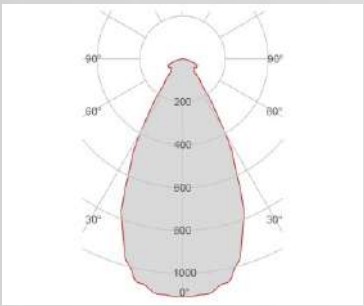

Type	White american Box
Measures AxBxH	139x139x73mm
Gross Weight [Kg]	0.3789
Master carton	NO
Quantity of articles	
Measures AxBxH	

Notes

LED maintenance without masonry work

FOTOMETRIC DATA 4247A-2700:

Electrical part	2700_A
Power	2W
Light Output	190lm
Colour Temperature	2700°K
CRI	90

Illuminance	1m	65lux
	2m	16lux
	3m	7lux
	4m	4lux
	5m	3lux

Lamp Light Output	31%
Light Output of the lamp	58.9lm
Beam Angle	52°
Beam Inclination	

FOTOMETRIC DATA 4247A-3000:

Electrical part	3000_A
Power	2W
Light Output	200lm
Colour Temperature	3000°K
CRI	90

Illuminance	1m	68lux
	2m	17lux
	3m	8lux
	4m	4lux
	5m	3lux

Lamp Light Output	31%
Light Output of the lamp	62lm
Beam Angle	52°
Beam Inclination	

FOTOMETRIC DATA 4247A-4000:

Electrical part	4000_A
Power	2W
Light Output	210lm
Colour Temperature	4000°K
CRI	90