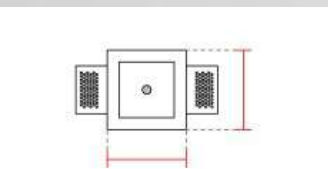

Req. space behind the
plasterboard:
40mm
(1,57")

hole on the plasterboard
105x105mm
(4,13"x4,13")

External measures
100x100mm
(3,93"x3,93")

Measures of the light output
Ø11mm
(0,43")

Height without electrical
part
25mm
(0,98")

Height including the
electrical part:
35mm
(1,37")

4247A

Recessed Spotlight / CRISTALY
Surface finish : CRISTALY

MODEL:

Code	4247A
Product family	CEILING AND WALL RECESSED
Type	Recessed Spotlight

MATERIAL/SURFACE FINISH:

Type	White american Box
Measures AxBxH	139x139x73mm
Gross Weight [Kg]	0.3789
Master carton	NO
Quantity of articles	
Measures AxBxH	

Notes

LED maintenance without masonry work

FOTOMETRIC DATA 4247A-2700:

Electrical part	2700_A
Power	2W
Light Output	190lm
Colour Temperature	2700°K
CRI	90