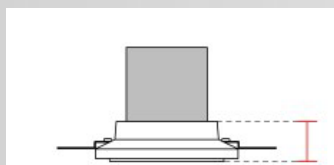

Req. space behind  
the plasterboard  
135mm  
5,31"

hole on the  
plasterboard  
495x155mm  
19,48" x 6,10"

External measures  
490x150mm  
19,29" x 5,90"

Measures of the light  
output  
420x80mm 16,53"  
x 3,14"

Height without  
electrical part  
45mm 1,77"

Height including the  
electrical part  
130mm  
5,11"

Notes on measures

\* Measure with driver in counterceiling

**CEILING RECESSED LIGHTING  
4246E-35**

Ceiling lamp / CRISTALY  
Surface finish : CRISTALY  
GU10 ø50 MAX 5x10W / 110-277V

**MODEL:**

Code	4246E
Product family	Ceiling Recessed Lighting
Type	Ceiling lamp

**MATERIAL/SURFACE FINISH:**

Code	004
Material	CRISTALY
Surface finish	CRISTALY

**ELECTRICAL PART:**

Code	35
Type	GU10 ø50
Power	MAX 5x10W
Tension	110-277V
Light Output	-----
Colour Temperature	-----
CRI	-----
Light Output of the lamp	
Dimmable	No
Power Supply	Tension
Connection	
Cover	

**GENERAL DATA:**

Protection Index	IP20
Isolation Class	II
Weight [Kg]	3.65
Country of production	MADE IN ITALY
Mounting instruction	025.594_9010

**INSTALLATION:**

Multisize system	Yes
Position	Ceiling

**PACKAGING:**