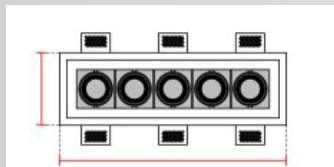

Req. space behind  
the plasterboard  
135mm  
5,31"

hole on the  
plasterboard  
495x155mm  
19,48" x 6,10"

External measures  
490x150mm  
19,29" x 5,90"

Measures of the light  
output  
420x80mm 16,53"  
x 3,14"

Height without  
electrical part  
45mm 1,77"

Height including the  
electrical part  
130mm  
5,11"

Notes on measures

\* Measure with driver in counterceiling

**CEILING RECESSED LIGHTING  
4246E-35**

Ceiling lamp / CRISTALY  
Surface finish : CRISTALY  
GU10 ø50 MAX 5x10W / 110-277V

**MODEL:**

Code	4246E
Product family	Ceiling Recessed Lighting
Type	Ceiling lamp

**MATERIAL/SURFACE FINISH:**

Code	004
Material	CRISTALY
Surface finish	CRISTALY

**ELECTRICAL PART:**

Code	35
Type	GU10 ø50
Power	MAX 5x10W
Tension	110-277V
Light Output	-----
Colour Temperature	-----
CRI	-----
Light Output of the lamp	
Dimmable	No
Power Supply	Tension
Connection	
Cover	

**GENERAL DATA:**

Protection Index	IP20
Isolation Class	II
Weight [Kg]	3.65
Country of production	MADE IN ITALY
Mounting instruction	025.594_9010

**INSTALLATION:**

Multisize system	Yes
Position	Ceiling

**PACKAGING:**