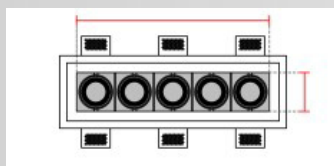

Req. space behind  
the plasterboard  
135mm  
5,31"

hole on the  
plasterboard  
495x155mm  
19,48" x 6,10"

External measures  
490x150mm  
19,29" x 5,90"

Measures of the light  
output  
420x80mm 16,53"  
x 3,14"

Height without  
electrical part  
45mm 1,77"

Height including the  
electrical part  
130mm  
5,11"

Notes on measures

\* Measure with driver in counterceiling

**CEILING RECESSED LIGHTING  
4246E-35**

Ceiling lamp / CRISTALY  
Surface finish : CRISTALY  
GU10 ø50 MAX 5x10W / 110-277V

**MODEL:**

Code	4246E
Product family	Ceiling Recessed Lighting
Type	Ceiling lamp

**MATERIAL/SURFACE FINISH:**

Code	004
Material	CRISTALY
Surface finish	CRISTALY

**ELECTRICAL PART:**

Code	35
Type	GU10 ø50
Power	MAX 5x10W
Tension	110-277V
Light Output	-----
Colour Temperature	-----
CRI	-----
Light Output of the lamp	
Dimmable	No
Power Supply	Tension
Connection	
Cover	