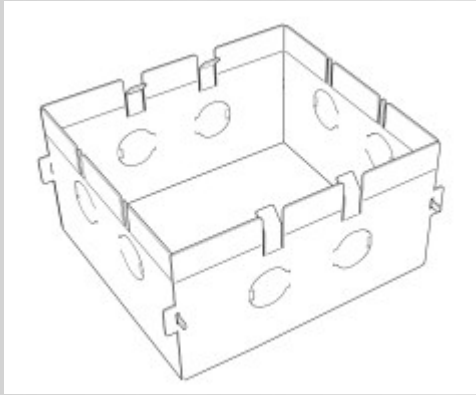

Height without  
electrical part  
45mm 1,77"

Height including the  
electrical part  
130mm  
5,11"

Notes on measures

\* Measure with driver in counterceiling

**CEILING RECESSED LIGHTING  
4246E-35**

Ceiling lamp / CRISTALY  
Surface finish : CRISTALY  
GU10 ø50 MAX 5x10W / 110-277V

**MODEL:**

Code	4246E
Product family	Ceiling Recessed Lighting
Type	Ceiling lamp

**MATERIAL/SURFACE FINISH:**

Code	004
Material	CRISTALY
Surface finish	CRISTALY

**ELECTRICAL PART:**

Code	35
Type	GU10 ø50
Power	MAX 5x10W
Tension	110-277V
Light Output	-----
Colour Temperature	-----
CRI	-----
Light Output of the lamp	
Dimmable	No
Power Supply	Tension
Connection	
Cover	

**GENERAL DATA:**

Protection Index	IP20
Isolation Class	II
Weight [Kg]	3.65
Country of production	MADE IN ITALY
Mounting instruction	025.594_9010

**INSTALLATION:**

Multisize system	Yes
Position	Ceiling

**PACKAGING:**

Type	
Measures AxBxH	
Gross Weight [Kg]	3.65
Master carton	NO
Quantity of articles	
Measures AxBxH	

**ACCESSORIES:**

Housing Box for Brickwork

Code	023.4016
Measures	155X495X140mm
Measures of the hole in the Brickwork	185X525X150mm