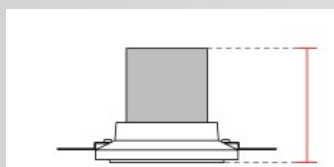

Req. space behind  
the plasterboard  
135mm  
5,31"

hole on the  
plasterboard  
495x155mm  
19,48" x 6,10"

External measures  
490x150mm  
19,29" x 5,90"

Measures of the light  
output  
420x80mm 16,53"  
x 3,14"

Height without  
electrical part  
45mm 1,77"

Height including the  
electrical part  
130mm  
5,11"

Notes on measures

\* Measure with driver in counterceiling

**CEILING RECESSED LIGHTING  
4246E-35**

Ceiling lamp / CRISTALY  
Surface finish : CRISTALY  
GU10 ø50 MAX 5x10W / 110-277V

**GENERAL DATA:**

Protection Index	IP20
Isolation Class	II
Weight [Kg]	3.65
Country of production	MADE IN ITALY
Mounting instruction	025.594_9010

**INSTALLATION:**

Multisize system	Yes
Position	Ceiling

**PACKAGING:**