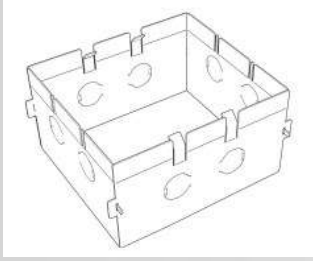

4196D

Recessed Spotlight / CRISTALY
Surface finish : CRISTALY

MODEL:

Code	4196D
Product family	CEILING RECESSED LIGHTING
Type	Recessed Spotlight

MATERIAL/SURFACE FINISH:

Code	004
Material	CRISTALY
Surface finish	CRISTALY

CODE ELECTRICAL PART

4196D-35	GU10 ø35 MAX 4x5W-110-277V
4196D-35-L	GU10 ø35 MAX 4x5W-110-277V

GENERAL DATA:

Protection Index	IP20
Isolation Class	II
Weight [Kg]	1.7
Country of production	MADE IN ITALY
Mounting instruction	025.584_9010

INSTALLATION

Multisize system	YES
Position	Ceiling lighting

PACKAGING:

Type	White american Box
Measures AxBxH	320x225x130mm
Gross Weight [Kg]	1.8919
Master carton	NO
Quantity of articles	
Measures AxBxH	

Notes on measures

* height including 9010 GU10 H45 mm lamp and lampholder

ACCESSORIES

Housing Box for Brickwork

Code 023.457
Measures 295X155X115mm
Measures of the hole 325X185X125mm

Other Accessories

Code L007
Description 110-277V
Notes