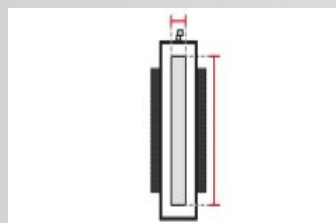

Req. space behind
the plasterboard

80mm(3,14")

hole on the
plasterboard
110 x 365mm
(4,33" x 14,37")

External measures
100x360mm
(3,93" x 14,17")

Measures of the light
output
40x300mm
(1,57" x 11,81")

Height without
electrical part

70mm(2,75")

Height including the
electrical part

70mm(2,75")

Notes on measures

WALL RECESSED LIGHTING

2417-35

Recessed Wall Lamp/ CRISTALY
Surface finish : CRISTALY
GU10 ø35 MAX 5W / 110-277V

MODEL:

Code	2417
Product family	Wall Recessed Light
Type	Recessed Wall Lamp

MATERIAL/SURFACE FINISH:

Code	004
Material	CRISTALY
Surface finish	CRISTALY

ELECTRICAL PART:

Code	35
Type	GU10 ø35
Power	MAX 5W
Tension	110-277V
Light Output	-----
Colour Temperature	-----
CRI	-----
Dimmable	YES
Power Supply	Tension
Connection	2 Silicon Cables
Cover	