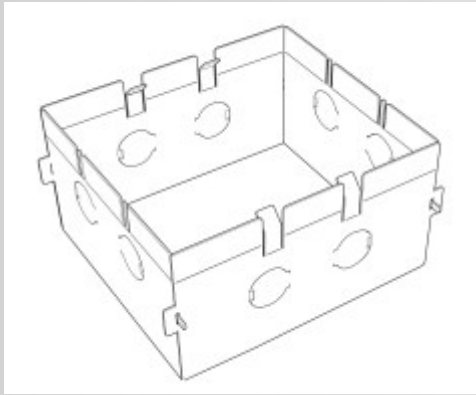

70mm(2,75")

Height including the
electrical part

70mm(2,75")

Notes on measures

WALL RECESSED LIGHTING

2417-35

Recessed Wall Lamp/ CRISTALY
Surface finish : CRISTALY
GU10 ø35 MAX 5W / 110-277V

MODEL:

Code	2417
Product family	Wall Recessed Light
Type	Recessed Wall Lamp

MATERIAL/SURFACE FINISH:

Code	004
Material	CRISTALY
Surface finish	CRISTALY

ELECTRICAL PART:

Code	35
Type	GU10 ø35
Power	MAX 5W
Tension	110-277V
Light Output	-----
Colour Temperature	-----
CRI	-----
Dimmable	YES
Power Supply	Tension
Connection	2 Silicon Cables
Cover	

GENERAL DATA:

Protection Index	IP20
Isolation Class	II
Weight [Kg]	1,5
Country of production	MADE IN ITALY
Mounting instruction	025.373_9010_REV08

INSTALLATION

Multisize system	YES
Position	Wall

PACKAGING:

Type	White american Box
Measures AxBxH	435x170x135mm
Gross Weight [Kg]	1.7047
Master carton	NO
Quantity of articles	
Measures AxBxH	

ACCESSORIES:

Housing Box for Brickwork

Code	023.436
Measures	105X410X80mm
Measures of the hole on Brickwork	135X440X90mm