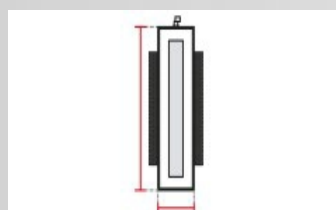

Req. space behind
the plasterboard

80mm(3,14")

hole on the
plasterboard
110 x 365mm
(4,33" x 14,37")

External measures
100x360mm
(3,93" x 14,17")

Measures of the light
output
40x300mm
(1,57" x 11,81")

Height without
electrical part

70mm(2,75")

Height including the
electrical part

70mm(2,75")

Notes on measures

WALL RECESSED LIGHTING

2417-35

Recessed Wall Lamp/ CRISTALY
Surface finish : CRISTALY
GU10 ø35 MAX 5W / 110-277V

MODEL:

Code	2417
Product family	Wall Recessed Light
Type	Recessed Wall Lamp

MATERIAL/SURFACE FINISH:

Code	004
Material	CRISTALY
Surface finish	CRISTALY

ELECTRICAL PART:

Code	35
Type	GU10 ø35
Power	MAX 5W
Tension	110-277V
Light Output	-----
Colour Temperature	-----
CRI	-----
Dimmable	YES
Power Supply	Tension
Connection	2 Silicon Cables
Cover	

GENERAL DATA:

Protection Index	IP20
Isolation Class	II
Weight [Kg]	1,5
Country of production	MADE IN ITALY
Mounting instruction	025.373_9010_REV08

INSTALLATION

Multisize system	YES
Position	Wall

PACKAGING: