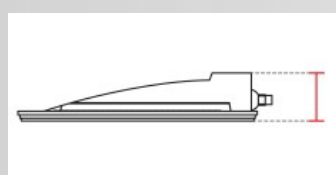

Req. space behind
the plasterboard

80mm(3,14")

hole on the
plasterboard
110 x 365mm
(4,33" x 14,37")

External measures
100x360mm
(3,93" x 14,17")

Measures of the light
output
40x300mm
(1,57" x 11,81")

Height without
electrical part

70mm(2,75")

Height including the
electrical part

70mm(2,75")

Notes on measures

WALL RECESSED LIGHTING

2417-35

Recessed Wall Lamp/ CRISTALY
Surface finish : CRISTALY
GU10 ø35 MAX 5W / 110-277V

MODEL:

Code	2417
Product family	Wall Recessed Light
Type	Recessed Wall Lamp

MATERIAL/SURFACE FINISH:

Code	004
Material	CRISTALY
Surface finish	CRISTALY

ELECTRICAL PART:

Code	35
Type	GU10 ø35
Power	MAX 5W
Tension	110-277V
Light Output	-----
Colour Temperature	-----
CRI	-----
Dimmable	YES
Power Supply	Tension
Connection	2 Silicon Cables
Cover	