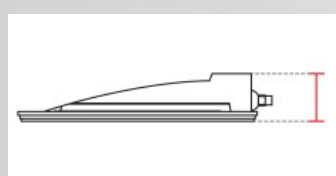

Req. space behind
the plasterboard

80mm(3,14")

hole on the
plasterboard
110 x 365mm
(4,33" x 14,37")

External measures
100x360mm
(3,93" x 14,17")

Measures of the light
output
40x300mm
(1,57" x 11,81")

Height without
electrical part

70mm(2,75")

Height including the
electrical part

70mm(2,75")

Notes on measures

WALL RECESSED LIGHTING

2417-35

Recessed Wall Lamp/ CRISTALY
Surface finish : CRISTALY
GU10 ø35 MAX 5W / 110-277V

MODEL:

Code	2417
Product family	Wall Recessed Light
Type	Recessed Wall Lamp

MATERIAL/SURFACE FINISH:

Code	004
Material	CRISTALY
Surface finish	CRISTALY

ELECTRICAL PART:

Code	35
Type	GU10 ø35
Power	MAX 5W
Tension	110-277V
Light Output	-----
Colour Temperature	-----
CRI	-----
Dimmable	YES
Power Supply	Tension
Connection	2 Silicon Cables
Cover	